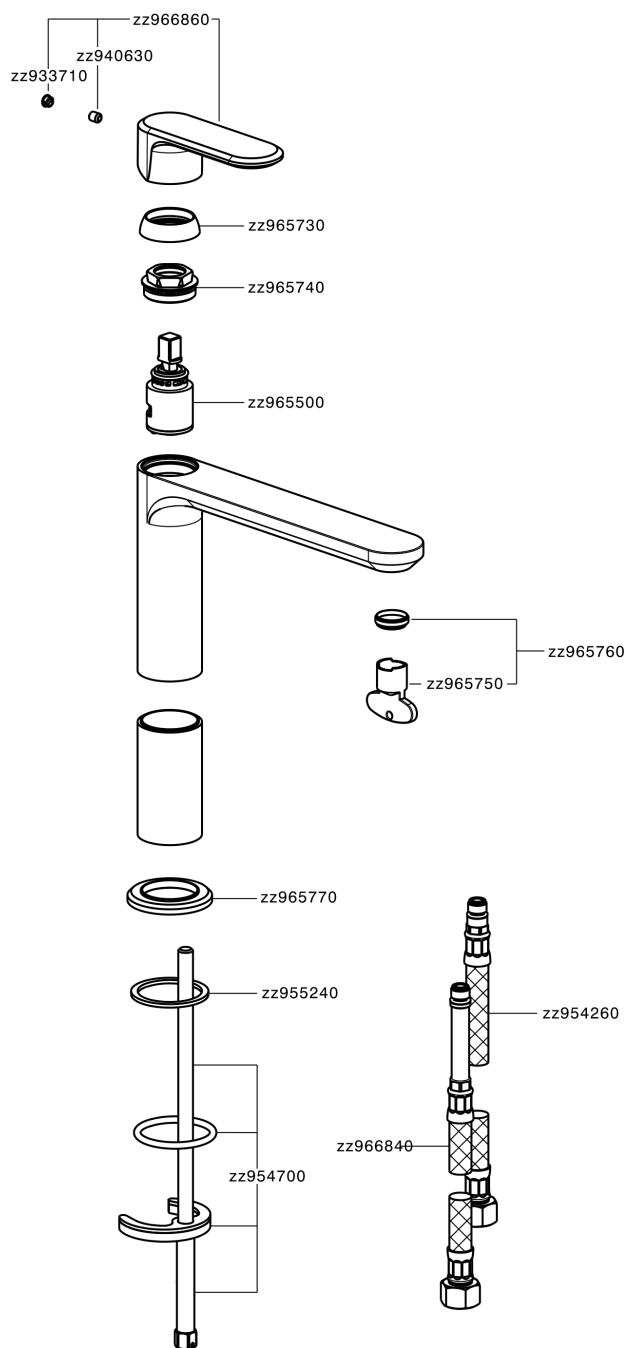

## Single lever 'medium' washbasin mixer LEVITY\_LY001500

LY001500

<https://en.huberitalia.com/single-lever-medium-washbasin-mixer-levity-ly001500>

2024-12-22