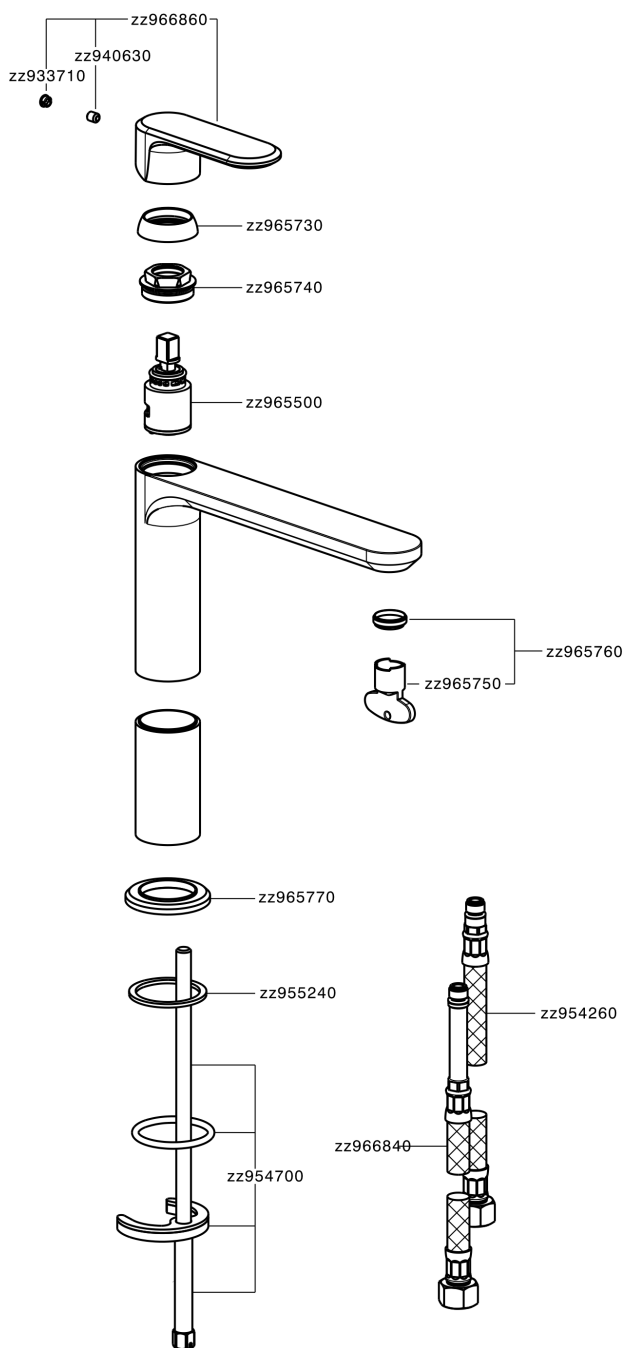

Single lever 'medium' washbasin mixer LEVITY_LY001500

MODEL **LY001500**

Single lever 'medium' washbasin mixer, without waste, G.3/8" stainless steel flexible hose

AVAILABLE FINISHINGS

-  **21** 21 Chrome
-  **2B** 2B Polished Nickel
-  **2F** 2F Brushed Nickel
-  **40** 40 Matt Black
-  **4Q** 4Q Matt White

CHARACTERISTICS

Cartridge Spare Parts **ZZ96550000**

25 mm Cartridge

Single lever 'medium' washbasin mixer LEVITY_LY001500

LY001500

<https://en.huberitalia.com/single-lever-medium-washbasin-mixer-levity-ly001500>