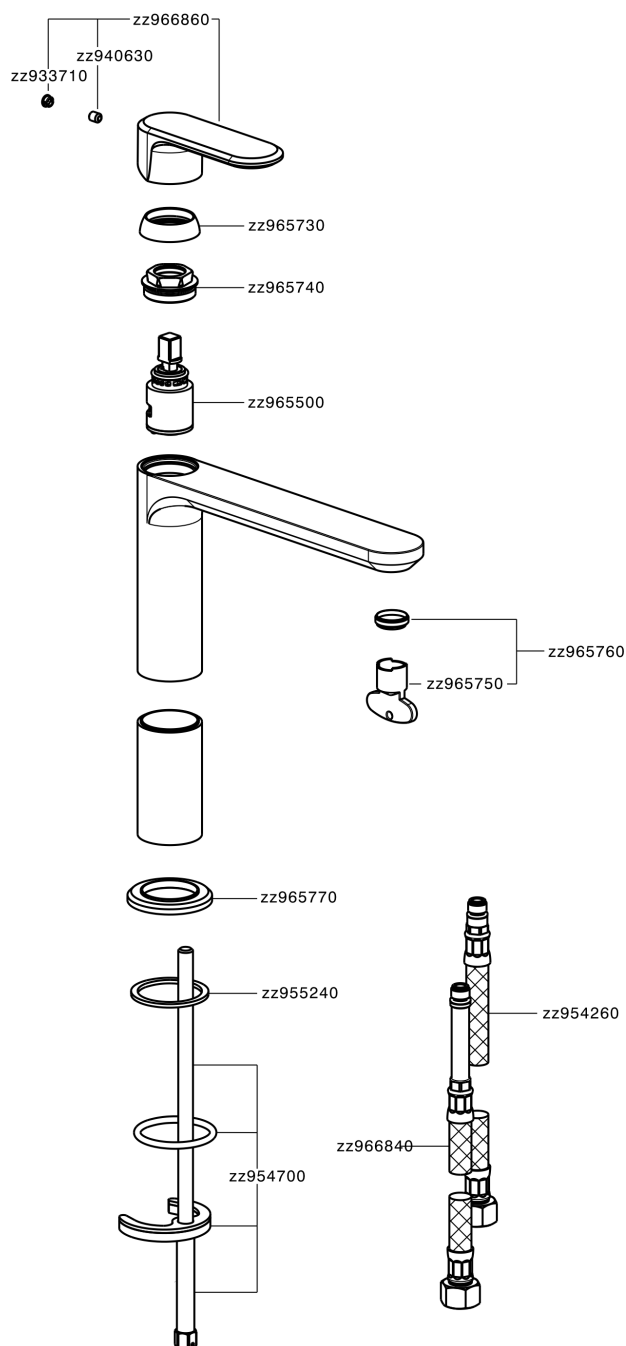

Single lever 'medium' washbasin mixer LEVITY_LY001500

LY001500

<https://en.huberitalia.com/single-lever-medium-washbasin-mixer-levity-ly001500>

2024-12-22