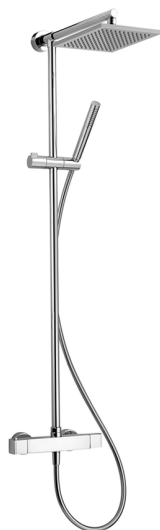

2-function Thermostatic shower set DADO_DDC78010

MODEL **DDC78010**

2-function Thermostatic shower set, 2-outlet devia stop, not adjustable column, sliding shower bracket, ABS D.26 minimalistic one spray handshower, 250x250 mm Brass square showerhead 8 mm thick, 150 cm smooth SUPREME Flexible Hose

AVAILABLE FINISHINGS

CHARACTERISTICS

Cartridge Spare Parts **22.04A.AR - ZZ97279004**

Argo 2 (long filter) Thermostatic Valve

DeviaStop

The Huber Devia Stop technology allows to adjust the water flow and to direct it to the selected output point (overhead soaker, hand shower, etc).

SafeTouch

The Huber SafeTouch system maintains the mixer body cool to the touch during operation.

Thermostatic

The Huber thermostatic is your personal water manager, helping you to handle, control and save water and energy.

2-function Thermostatic shower set DADO_DDC78010

DDC78010

<https://en.huberitalia.com/2-function-thermostatic-shower-set-dado-ddc78010>

2024-12-22