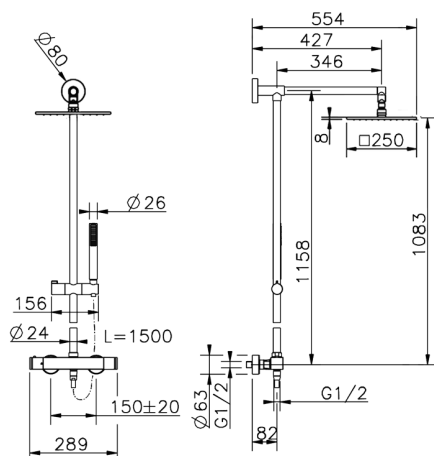

2-function Thermostatic shower set DADO_DDC78010

MODEL **DDC78010**

2-function Thermostatic shower set, 2-outlet devia stop, not adjustable column, sliding shower bracket, ABS D.26 minimalistic one spray handshower, 250x250 mm Brass square showerhead 8 mm thick, 150 cm smooth SUPREME Flexible Hose

AVAILABLE FINISHINGS

CHARACTERISTICS

Cartridge Spare Parts **22.04A.AR - ZZ97279004**

Argo 2 (long filter) Thermostatic Valve

DeviaStop

The Huber Devia Stop technology allows to adjust the water flow and to direct it to the selected output point (overhead soaker, hand shower, etc).

2-function Thermostatic shower set DADO_DDC78010

DDC78010

<https://en.huberitalia.com/2-function-thermostatic-shower-set-dado-ddc78010>

2024-12-22