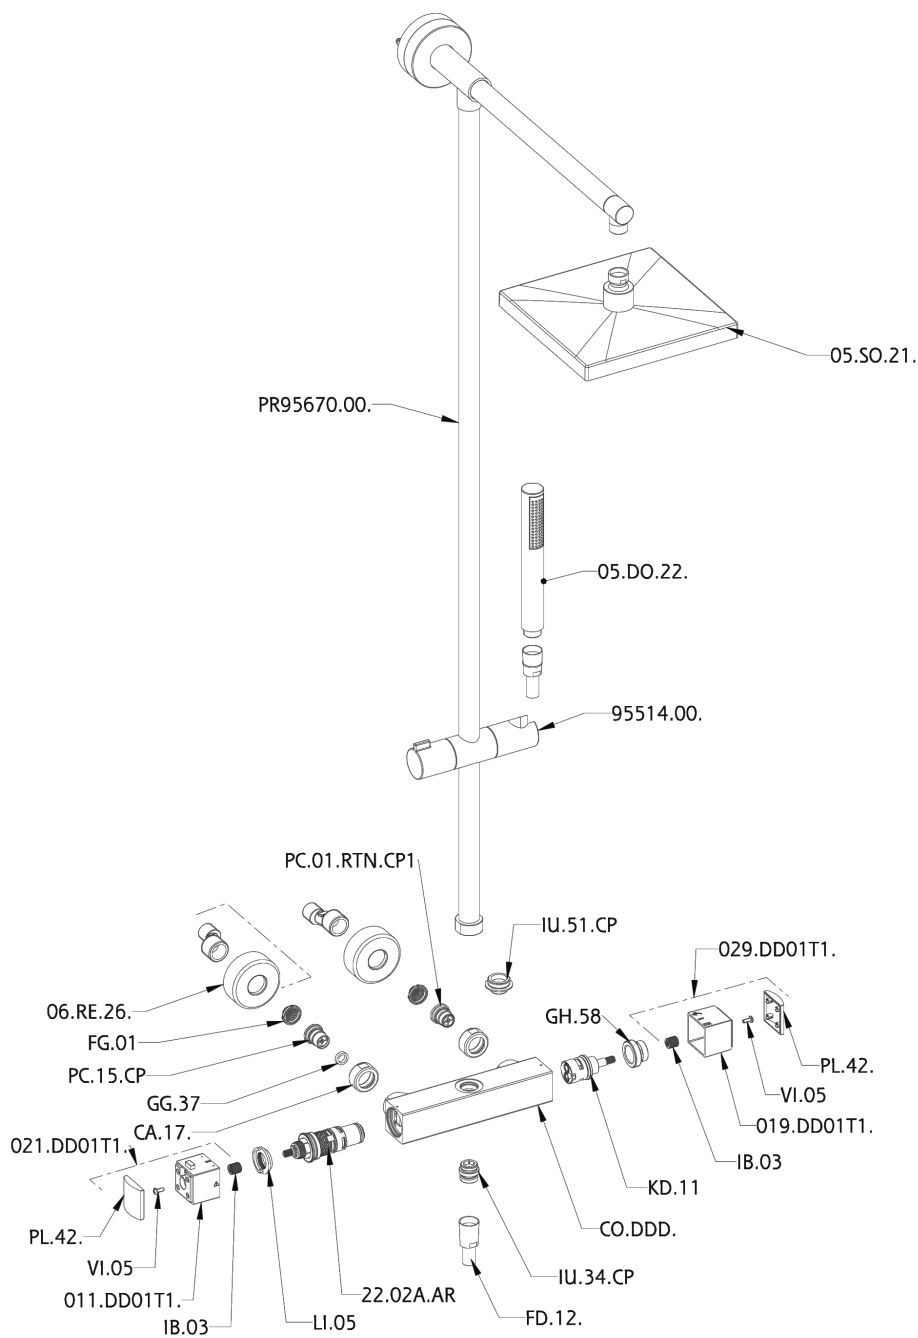

2-function Thermostatic shower set DADO_DDC78010

MODEL **DDC78010**

2-function Thermostatic shower set, 2-outlet devia stop, not adjustable column, sliding shower bracket, ABS D.26 minimalistic one spray handshower, 250x250 mm Brass square showerhead 8 mm thick, 150 cm smooth SUPREME Flexible Hose

AVAILABLE FINISHINGS

CHARACTERISTICS

Cartridge Spare Parts **22.04A.AR - ZZ97279004**

Argo 2 (long filter) Thermostatic Valve

DeviaStop

The Huber Devia Stop technology allows to adjust the water flow and to direct it to the selected output point (overhead soaker, hand shower, etc).

SafeTouch

The Huber SafeTouch system maintains the mixer body cool to the touch during operation.

Thermostatic

The Huber thermostatic is your personal water manager, helping you to handle, control and save water and energy.

2-function Thermostatic shower set DADO_DDC78010

DDC78010

<https://en.huberitalia.com/2-function-thermostatic-shower-set-dado-ddc78010>

2024-12-22