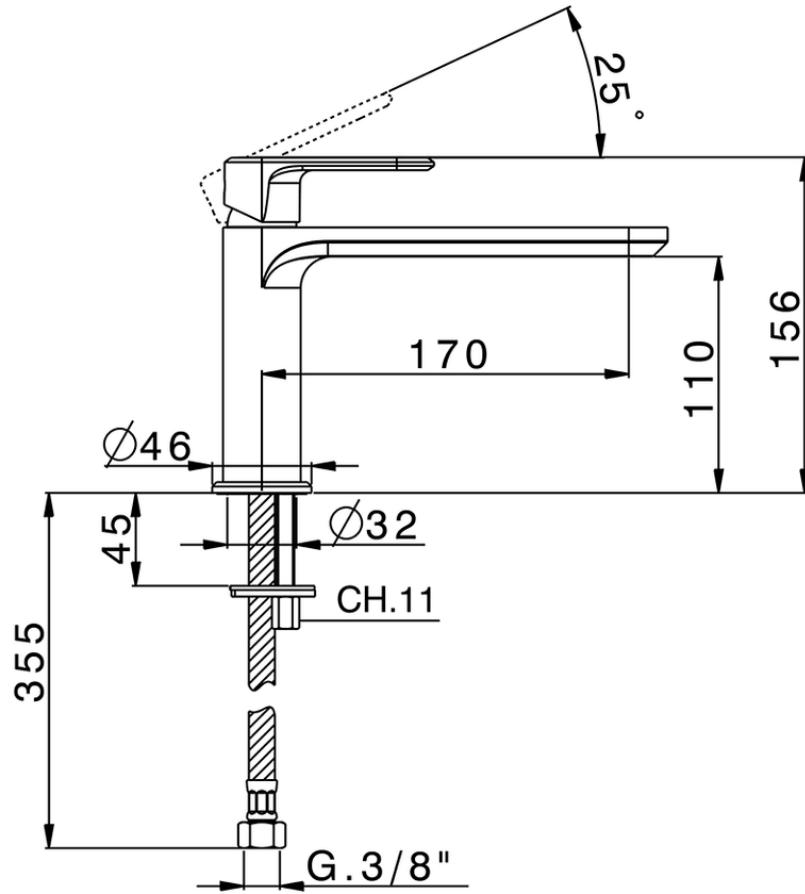

Single lever washbasin mixer LEVITY\_LY001540

LY001540

<https://en.huberitalia.com/single-lever-washbasin-mixer-levity-ly001540>

2024-11-21