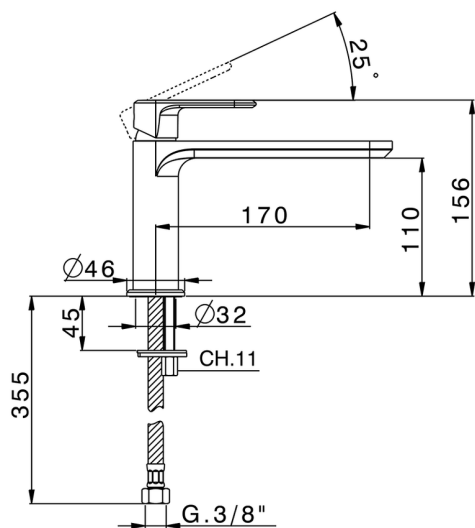

## Single lever washbasin mixer LEVITY\_LY001540

MODEL **LY001540**

Single lever washbasin mixer, without automatic pop-up waste, G.3/8" stainless steel flexible hose

### CHARACTERISTICS

Cartridge Spare Parts **ZZ96550000**

**25 mm Cartridge**

2024-11-24