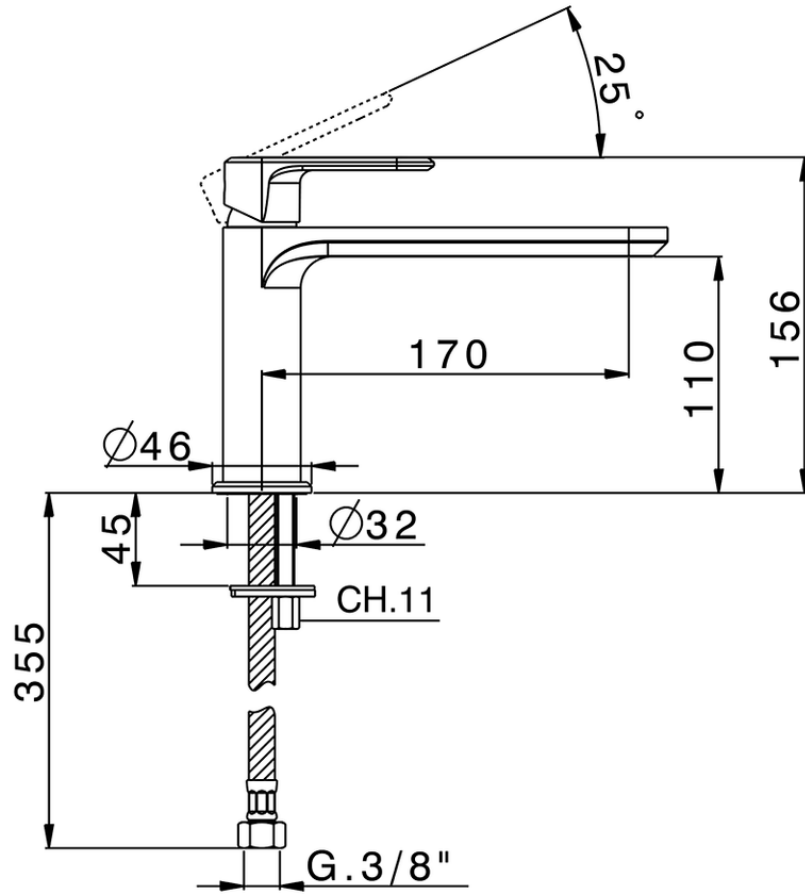

Single lever washbasin mixer LEVITY_LY001540

LY001540

<https://en.huberitalia.com/single-lever-washbasin-mixer-levity-ly001540>

2024-11-24