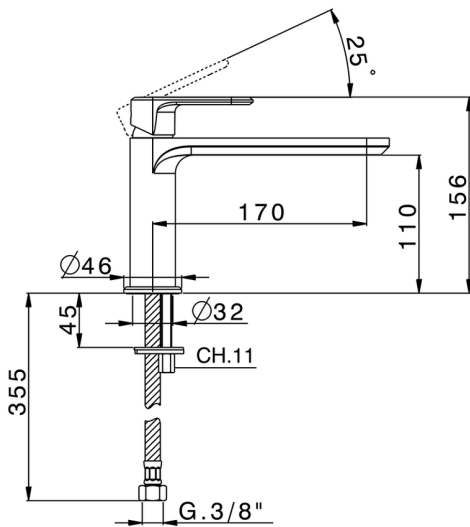

## Single lever washbasin mixer LEVITY\_LY001540

MODEL **LY001540**

Single lever washbasin mixer, without automatic pop-up waste, G.3/8" stainless steel flexible hose

### CHARACTERISTICS

Cartridge Spare Parts **ZZ96550000**

**25 mm Cartridge**

2024-11-21