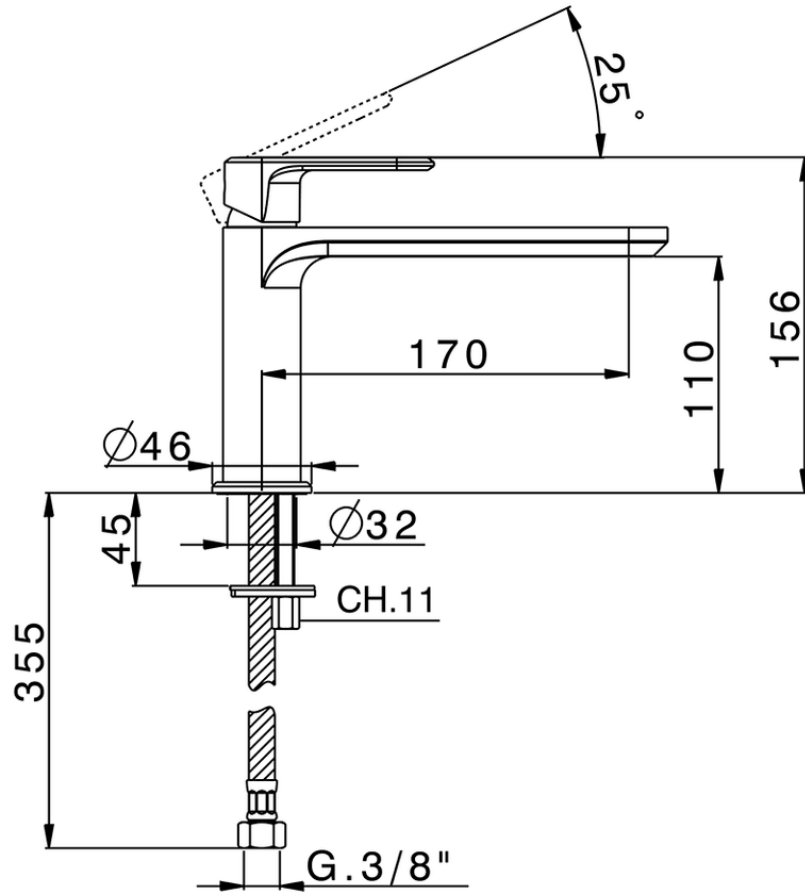

Single lever washbasin mixer LEVITY_LY001540

LY001540

<https://en.huberitalia.com/single-lever-washbasin-mixer-levity-ly001540>

2024-11-23