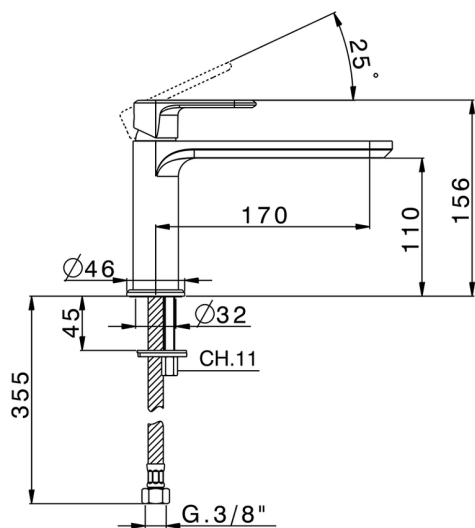

Single lever washbasin mixer LEVITY_LY001540

MODEL **LY001540**

Single lever washbasin mixer, without automatic pop-up waste, G.3/8" stainless steel flexible hose

AVAILABLE FINISHINGS

-  **21** 21 Chrome
-  **2B** 2B Polished Nickel
-  **2F** 2F Brushed Nickel
-  **40** 40 Matt Black
-  **4Q** 4Q Matt White

CHARACTERISTICS

Cartridge Spare Parts **ZZ96550000**

25 mm Cartridge

2024-11-23