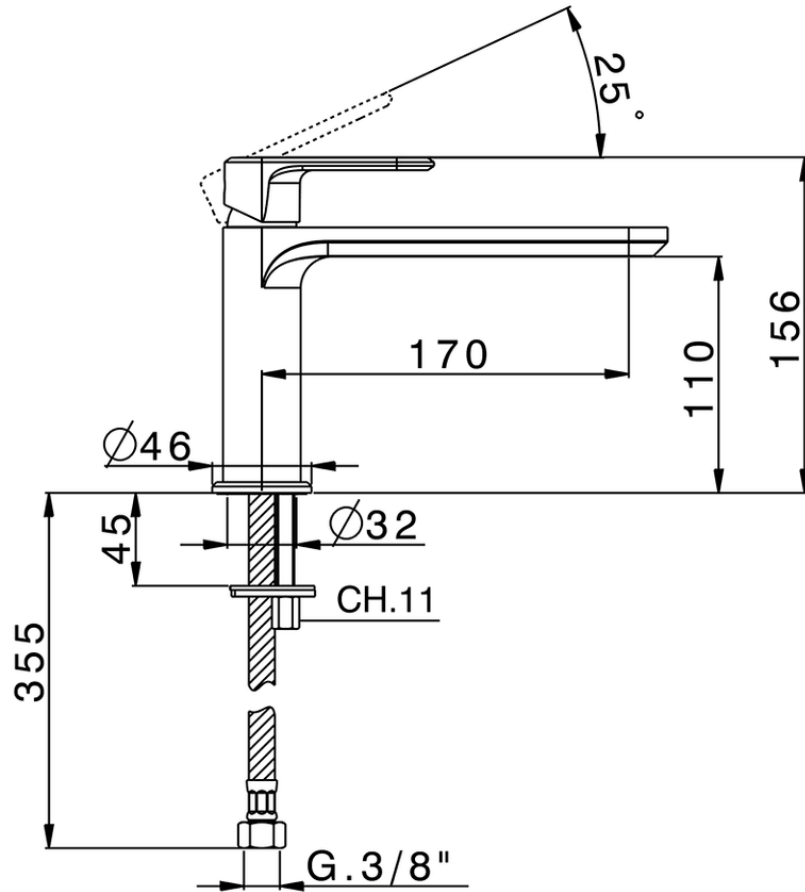

Single lever washbasin mixer LEVITY_LY001540

LY001540

<https://en.huberitalia.com/single-lever-washbasin-mixer-levity-ly001540>

2024-11-21