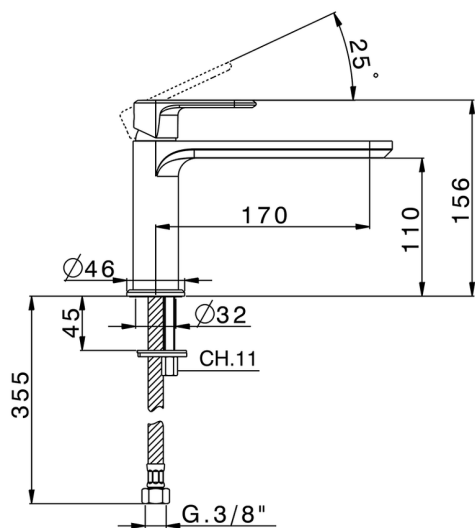

## Single lever washbasin mixer LEVITY\_LY001540

MODEL **LY001540**

Single lever washbasin mixer, without automatic pop-up waste, G.3/8" stainless steel flexible hose

### CHARACTERISTICS

Cartridge Spare Parts **ZZ96550000**

**25 mm Cartridge**

2024-11-21