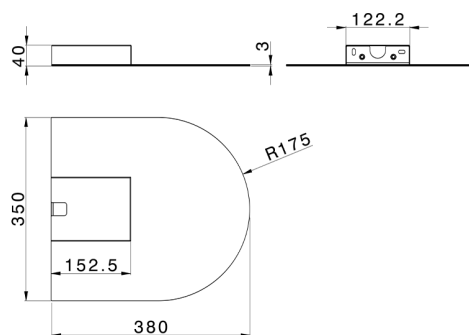

Wall-mounted ultra-thin round waterfall ZEN_ZS129010

MODEL **ZS129010**

Wall-mounted ultra-thin round waterfall, Stainless Steel AISI 304

AVAILABLE FINISHINGS

-  **40** 40 Matt Black
-  **4Q** 4Q Matt White
-  **D1** D1 Brushed Inox
-  **D2** D2 Polished Inox