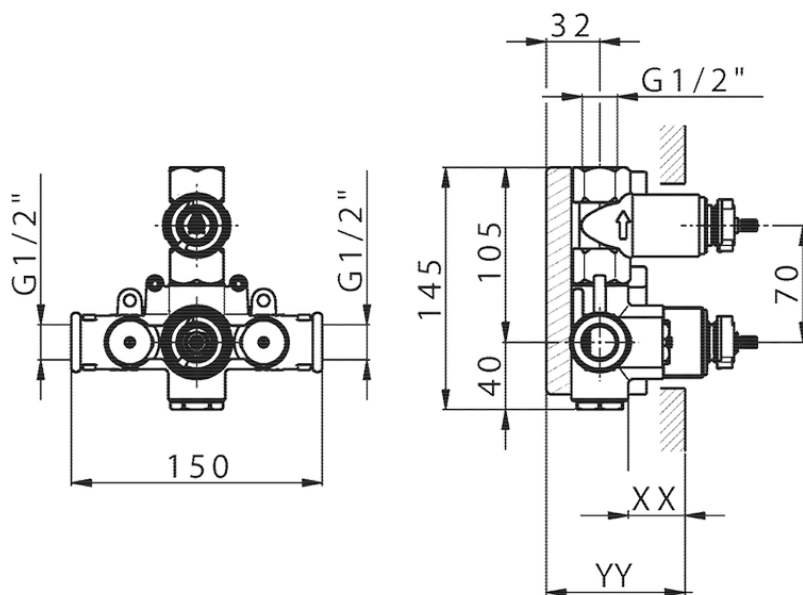

## Exposed part for 1-outlet con.thermo.shower valve THERMO\_DD007300

DD007300

<https://en.huberitalia.com/exposed-part-for-1-outlet-con-thermo-shower-valve-thermo-dd007300>

Piastra/Plate/Plaque/Platte/Placa

2-3mm: XX 25-40 YY 76-91

10 mm: XX 16-31 YY 65-80

ZB007361

<https://en.huberitalia.com/1-outlet-concealed-thermostatic-shower-valve-concealed-zb007361>

## Piastra/Plate/Plaque/Platte/Placa

2-3mm: XX 25-40 YY 76-91

10 mm: XX 16-31 YY 65-80

ZB007301

<https://en.huberitalia.com/1-outlet-concealed-thermostatic-shower-valve-concealed-zb007301>

2025-01-15