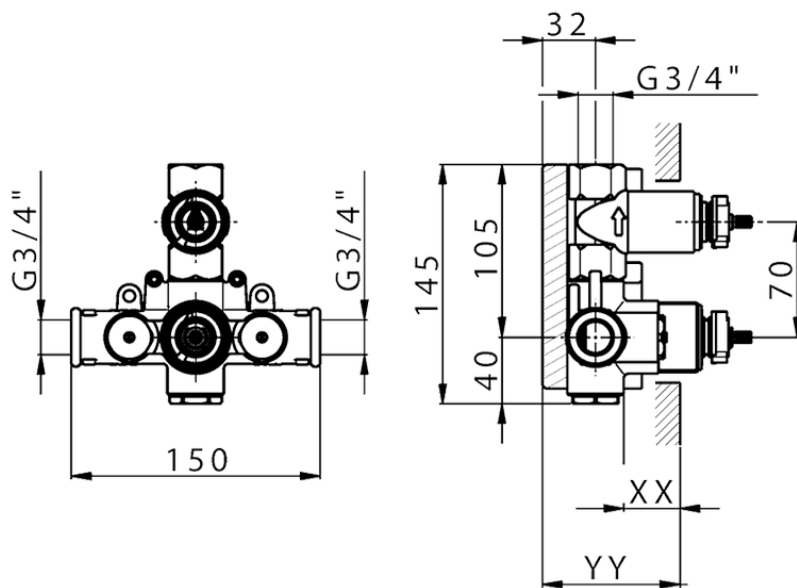

## Exposed part for 1-outlet con.thermo.shower valve THERMO\_DD007300

DD007300

<https://en.huberitalia.com/exposed-part-for-1-outlet-con-thermo-shower-valve-thermo-dd007300>

Piastra/Plate/Plaque/Platte/Placa

2-3mm: XX 25-40 YY 76-91

10 mm: XX 16-31 YY 65-80

ZB007361

<https://en.huberitalia.com/1-outlet-concealed-thermostatic-shower-valve-concealed-zb007361>

## Piastra/Plate/Plaque/Platte/Placa

2-3mm: XX 25-40 YY 76-91

10 mm: XX 16-31 YY 65-80

ZB007301

<https://en.huberitalia.com/1-outlet-concealed-thermostatic-shower-valve-concealed-zb007301>

2025-01-15