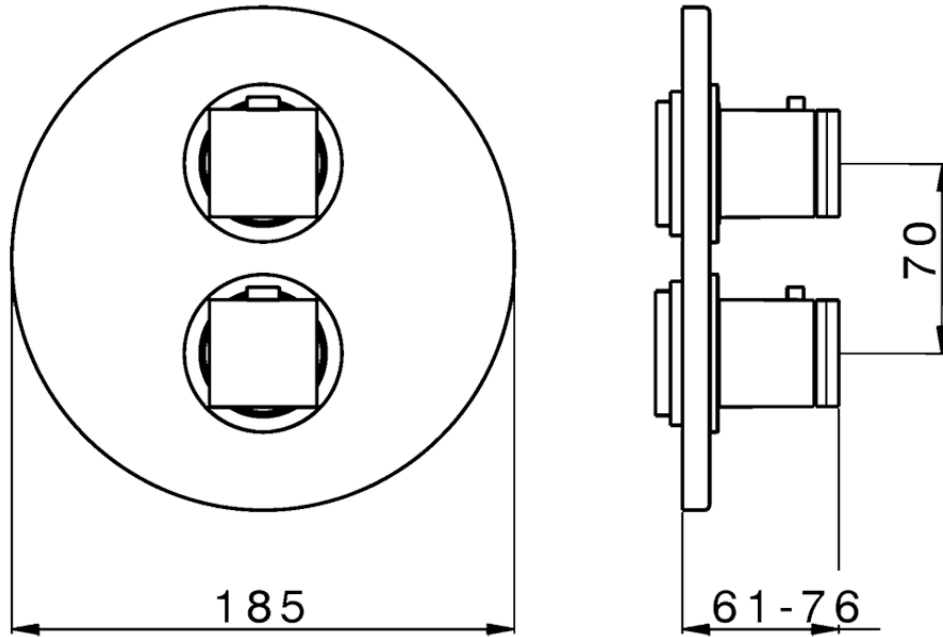

## Exposed part for 1-outlet con.thermo.shower valve THERMO\_DD007300

DD007300

<https://en.huberitalia.com/exposed-part-for-1-outlet-con-thermo-shower-valve-thermo-dd007300>

Piastra/Plate/Plaque/Platte/Placa

2-3mm: XX 25-40 YY 76-91

10 mm: XX 16-31 YY 65-80

ZB007361

<https://en.huberitalia.com/1-outlet-concealed-thermostatic-shower-valve-concealed-zb007361>

## Piastra/Plate/Plaque/Platte/Placa

2-3mm: XX 25-40 YY 76-91

10 mm: XX 16-31 YY 65-80

ZB007301

<https://en.huberitalia.com/1-outlet-concealed-thermostatic-shower-valve-concealed-zb007301>

2025-01-15