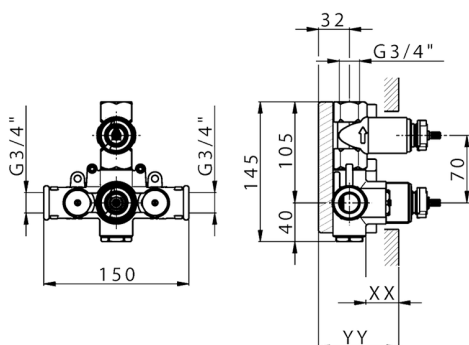

1-outlet Concealed thermostatic shower valve, stopvalve with 3/4" outlet, without trim kit

AVAILABLE FINISHINGS

04 04 Without finishing

CHARACTERISTICS

| | |
|------------------------------|------------------|
| Installation | Concealed |
| Cartridge Spare Parts | 23.51A.HF |
| HF Thermostatic Valve | |
| Concealed | 1 |

Piastra/Plate/Plaque/Platte/Placa

2-3mm: XX 25-40 YY 76-91

10 mm: XX 16-31 YY 65-80

Thermostatic

The Huber thermostatic is your personal water manager, helping you to handle, control and save water and energy.