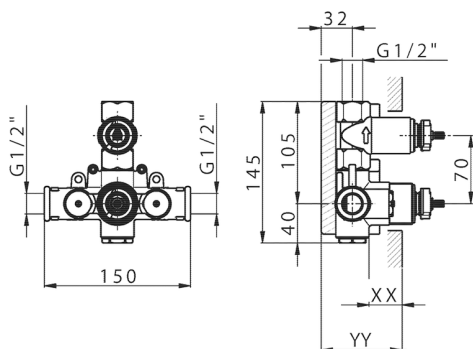

Piastra/Plate/Plaque/Platte/Placa

2-3mm: XX 25-40 YY 76-91

10 mm: XX 16-31 YY 65-80

Thermostatic

The Huber thermostatic is your personal water manager, helping you to handle, control and save water and energy.

1-outlet Concealed thermostatic shower valve CONCEALED_ZB007301

MODEL **ZB007301**

1-outlet Concealed thermostatic shower valve, with stopvalve, without trim kit

AVAILABLE FINISHINGS

CHARACTERISTICS

| | |
|---------------------------------------|------------------|
| Installation | Concealed |
| Cartridge Spare Parts | 24.04A.PP |
| 8x20 Plus P Thermostatic Valve | |
| Concealed | 1 |