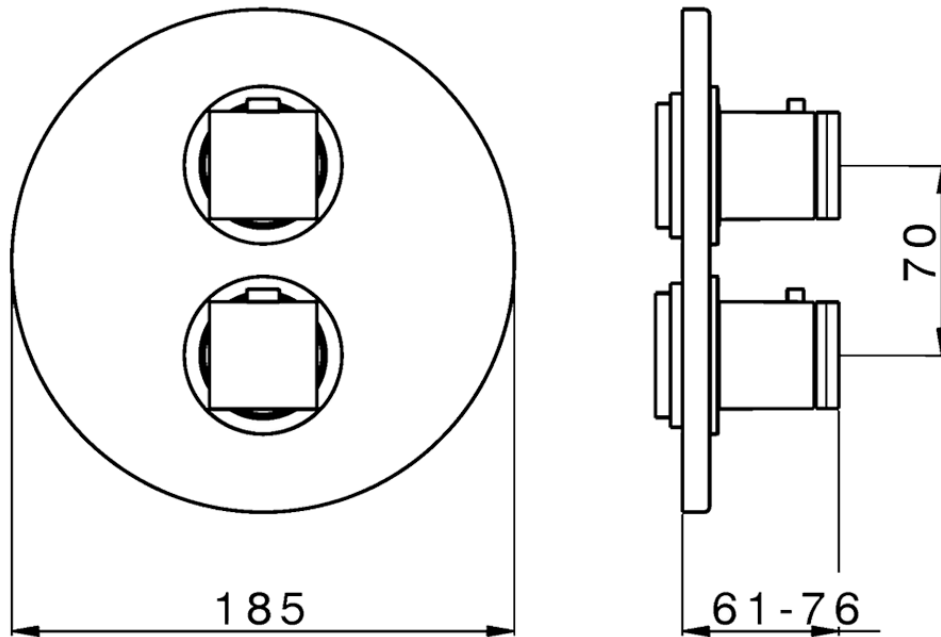

## Exposed part for 1-outlet con.thermo.shower valve THERMO\_DD007300

DD007300

<https://en.huberitalia.com/exposed-part-for-1-outlet-con-thermo-shower-valve-thermo-dd007300>

## Piastra/Plate/Plaque/Platte/Placa

2-3mm: XX 25-40 YY 76-91

10 mm: XX 16-31 YY 65-80

ZB007361

<https://en.huberitalia.com/1-outlet-concealed-thermostatic-shower-valve-concealed-zb007361>

Piastra/Plate/Plaque/Platte/Placa

2-3mm: XX 25-40 YY 76-91

10 mm: XX 16-31 YY 65-80

ZB007301

<https://en.huberitalia.com/1-outlet-concealed-thermostatic-shower-valve-concealed-zb007301>

2025-01-15