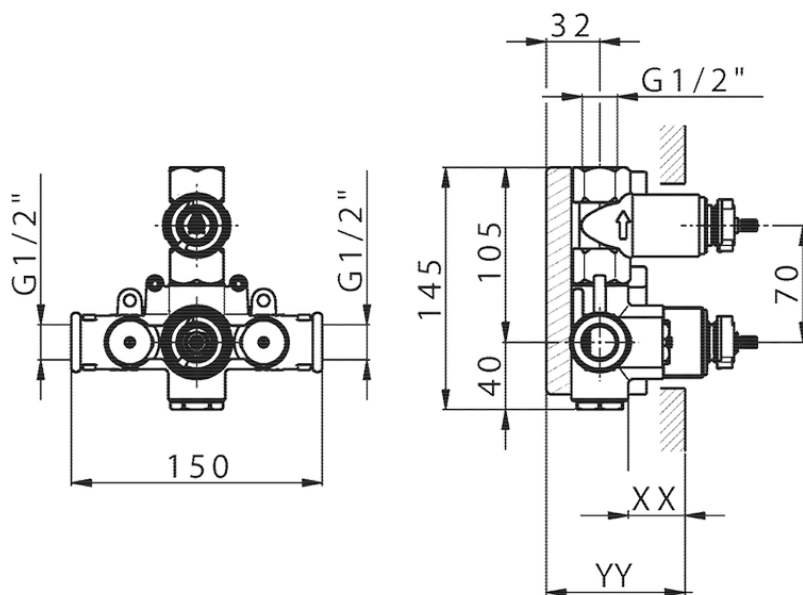

## Exposed part for 1-outlet con.thermo.shower valve THERMO\_DD007300

DD007300

<https://en.huberitalia.com/exposed-part-for-1-outlet-con-thermo-shower-valve-thermo-dd007300>

## Piastra/Plate/Plaque/Platte/Placa

2-3mm: XX 25-40 YY 76-91

10 mm: XX 16-31 YY 65-80

ZB007361

<https://en.huberitalia.com/1-outlet-concealed-thermostatic-shower-valve-concealed-zb007361>

Piastra/Plate/Plaque/Platte/Placa

2-3mm: XX 25-40 YY 76-91

10 mm: XX 16-31 YY 65-80

ZB007301

<https://en.huberitalia.com/1-outlet-concealed-thermostatic-shower-valve-concealed-zb007301>

2025-01-15