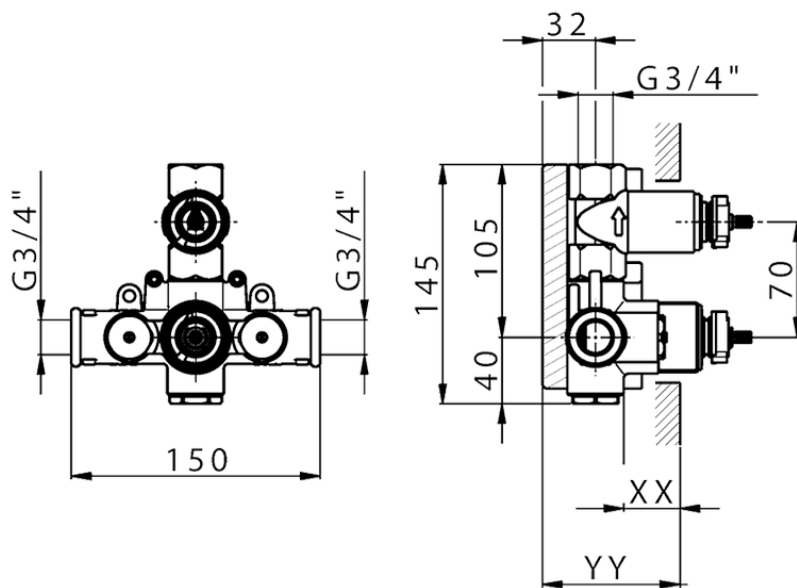

## Exposed part for 1-outlet con.thermo.shower valve THERMO\_DD007300

DD007300

<https://en.huberitalia.com/exposed-part-for-1-outlet-con-thermo-shower-valve-thermo-dd007300>

## Piastra/Plate/Plaque/Platte/Placa

2-3mm: XX 25-40 YY 76-91

10 mm: XX 16-31 YY 65-80

ZB007361

<https://en.huberitalia.com/1-outlet-concealed-thermostatic-shower-valve-concealed-zb007361>

Piastra/Plate/Plaque/Platte/Placa

2-3mm: XX 25-40 YY 76-91

10 mm: XX 16-31 YY 65-80

ZB007301

<https://en.huberitalia.com/1-outlet-concealed-thermostatic-shower-valve-concealed-zb007301>

2025-01-15