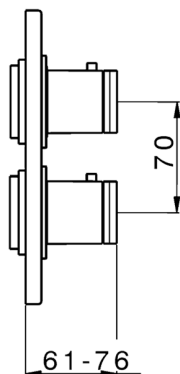

## Exposed part for 1-outlet con.thermo.shower valve THERMO\_DD007300

MODEL **DD007300**

Exposed part for 1-outlet thermostatic mixer, with stopvalve, without concealed part, for items ZB007301-ZB007361

CHARACTERISTICS

Installation	<b>Concealed</b>
Cartridge Spare Parts	<b>23.51A.HF</b>
<b>HF Thermostatic Valve</b>	
Concealed	<b>1</b>

Piastra/Plate/Plaque/Platte/Placa

2-3mm: XX 25-40 YY 76-91

10 mm: XX 16-31 YY 65-80

Cartridge Spare Parts **24.04A.PP**

**8x20 Plus P Thermostatic Valve**

Concealed **1**

Piastra/Plate/Plaque/Platte/Placa

2-3mm: XX 25-40 YY 76-91

10 mm: XX 16-31 YY 65-80