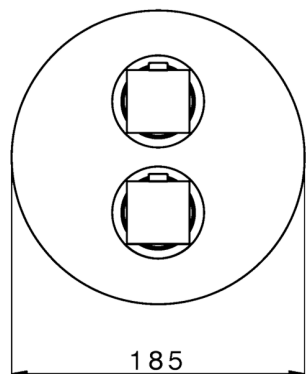

## Exposed part for 1-outlet con.thermo.shower valve THERMO\_DD007300

MODEL **DD007300**

Exposed part for 1-outlet thermostatic mixer, with stopvalve, without concealed part, for items ZB007301-ZB007361

Cartridge Spare Parts **24.04A.PP**

**8x20 Plus P Thermostatic Valve**

Concealed **1**

Piastra/Plate/Plaque/Platte/Placa

2-3mm: XX 25-40 YY 76-91

10 mm: XX 16-31 YY 65-80