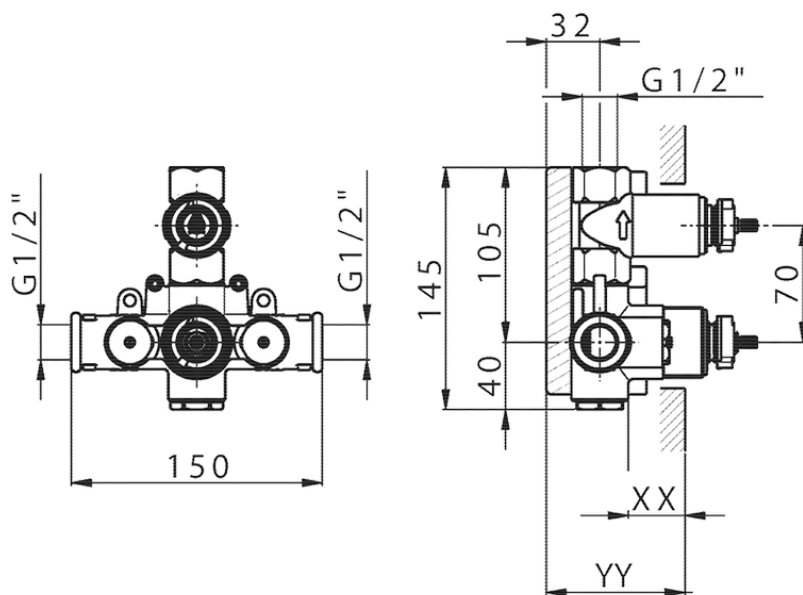

Exposed part for 1-outlet con.thermo.shower valve THERMO_DD007300

DD007300

<https://en.huberitalia.com/exposed-part-for-1-outlet-con-thermo-shower-valve-thermo-dd007300>

Piastra/Plate/Plaque/Platte/Placa

2-3mm: XX 25-40 YY 76-91

10 mm: XX 16-31 YY 65-80

ZB007361

<https://en.huberitalia.com/1-outlet-concealed-thermostatic-shower-valve-concealed-zb007361>

Piastra/Plate/Plaque/Platte/Placa

2-3mm: XX 25-40 YY 76-91

10 mm: XX 16-31 YY 65-80

ZB007301

<https://en.huberitalia.com/1-outlet-concealed-thermostatic-shower-valve-concealed-zb007301>

2025-01-15