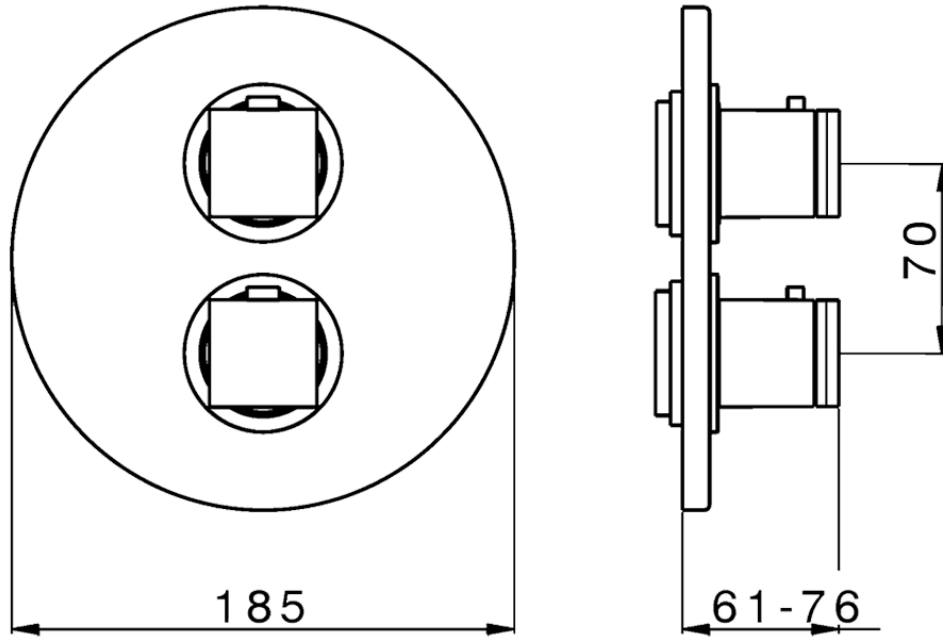

Exposed part for 1-outlet con.thermo.shower valve THERMO_DD007300

DD007300

<https://en.huberitalia.com/exposed-part-for-1-outlet-con-thermo-shower-valve-thermo-dd007300>

Piastra/Plate/Plaque/Platte/Placa

2-3mm: XX 25-40 YY 76-91

10 mm: XX 16-31 YY 65-80

ZB007361

<https://en.huberitalia.com/1-outlet-concealed-thermostatic-shower-valve-concealed-zb007361>

Piastra/Plate/Plaque/Platte/Placa

2-3mm: XX 25-40 YY 76-91

10 mm: XX 16-31 YY 65-80

ZB007301

<https://en.huberitalia.com/1-outlet-concealed-thermostatic-shower-valve-concealed-zb007301>

2025-01-15