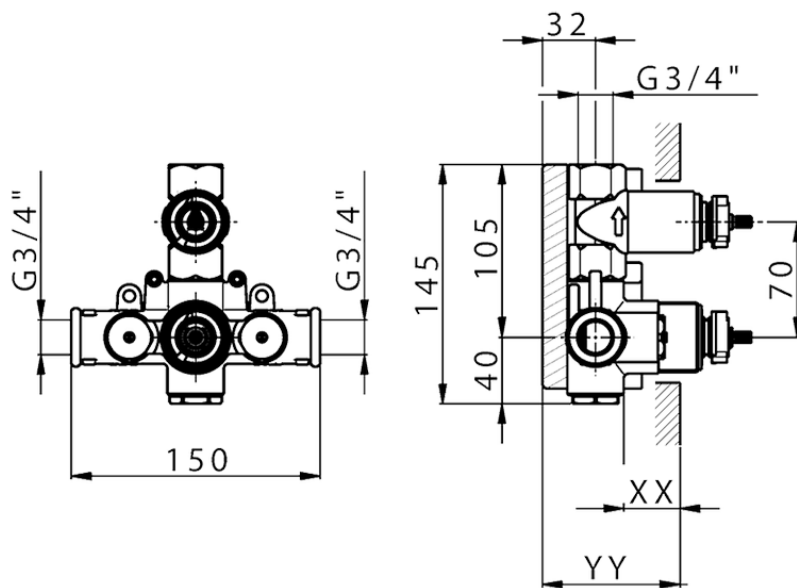

Exposed part for 1-outlet con.thermo.shower valve THERMO_DD007300

DD007300

<https://en.huberitalia.com/exposed-part-for-1-outlet-con-thermo-shower-valve-thermo-dd007300>

Piastra/Plate/Plaque/Platte/Placa

2-3mm: XX 25-40 YY 76-91

10 mm: XX 16-31 YY 65-80

ZB007361

<https://en.huberitalia.com/1-outlet-concealed-thermostatic-shower-valve-concealed-zb007361>

Piastra/Plate/Plaque/Platte/Placa

2-3mm: XX 25-40 YY 76-91

10 mm: XX 16-31 YY 65-80

ZB007301

<https://en.huberitalia.com/1-outlet-concealed-thermostatic-shower-valve-concealed-zb007301>

2025-01-15