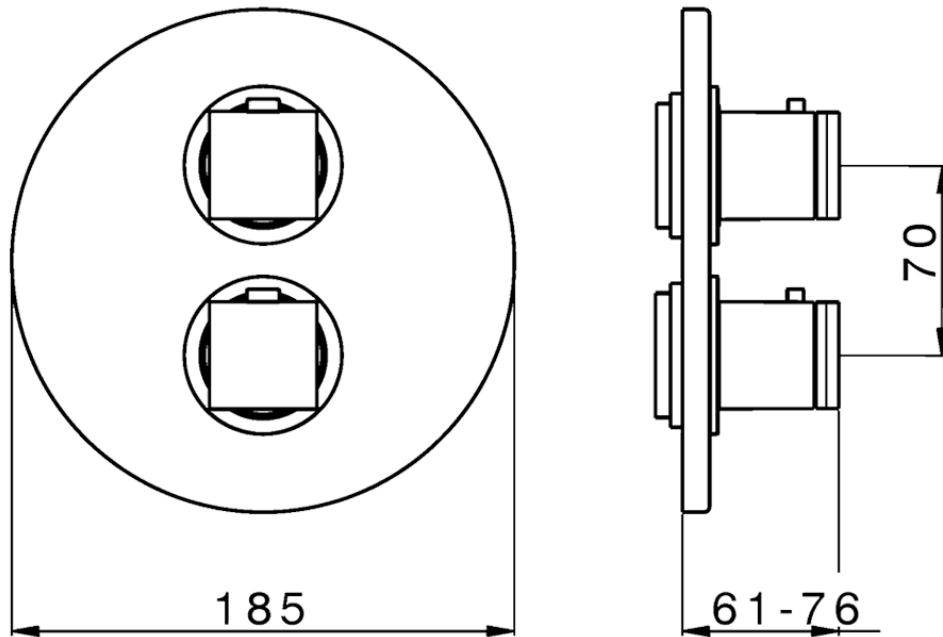

Exposed part for 1-outlet con.thermo.shower valve THERMO_DD007300

DD007300

<https://en.huberitalia.com/exposed-part-for-1-outlet-con-thermo-shower-valve-thermo-dd007300>

Piastra/Plate/Plaque/Platte/Placa

2-3mm: XX 25-40 YY 76-91

10 mm: XX 16-31 YY 65-80

ZB007361

<https://en.huberitalia.com/1-outlet-concealed-thermostatic-shower-valve-concealed-zb007361>

Piastra/Plate/Plaque/Platte/Placa

2-3mm: XX 25-40 YY 76-91

10 mm: XX 16-31 YY 65-80

ZB007301

<https://en.huberitalia.com/1-outlet-concealed-thermostatic-shower-valve-concealed-zb007301>

2025-01-15