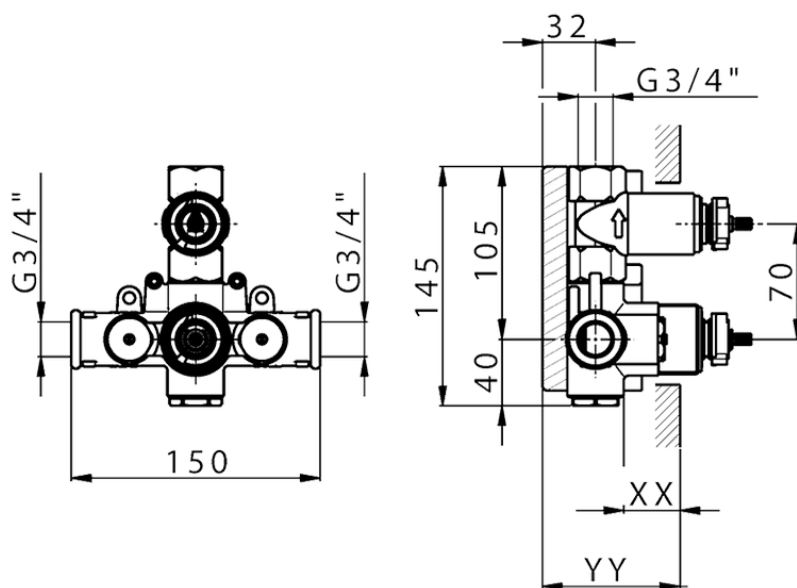

Exposed part for 1-outlet con.thermo.shower valve THERMO_DD007300

DD007300

<https://en.huberitalia.com/exposed-part-for-1-outlet-con-thermo-shower-valve-thermo-dd007300>

Piastra/Plate/Plaque/Platte/Placa

2-3mm: XX 25-40 YY 76-91

10 mm: XX 16-31 YY 65-80

ZB007361

<https://en.huberitalia.com/1-outlet-concealed-thermostatic-shower-valve-concealed-zb007361>

Piastra/Plate/Plaque/Platte/Placa

2-3mm: XX 25-40 YY 76-91

10 mm: XX 16-31 YY 65-80

ZB007301

<https://en.huberitalia.com/1-outlet-concealed-thermostatic-shower-valve-concealed-zb007301>

2025-01-15