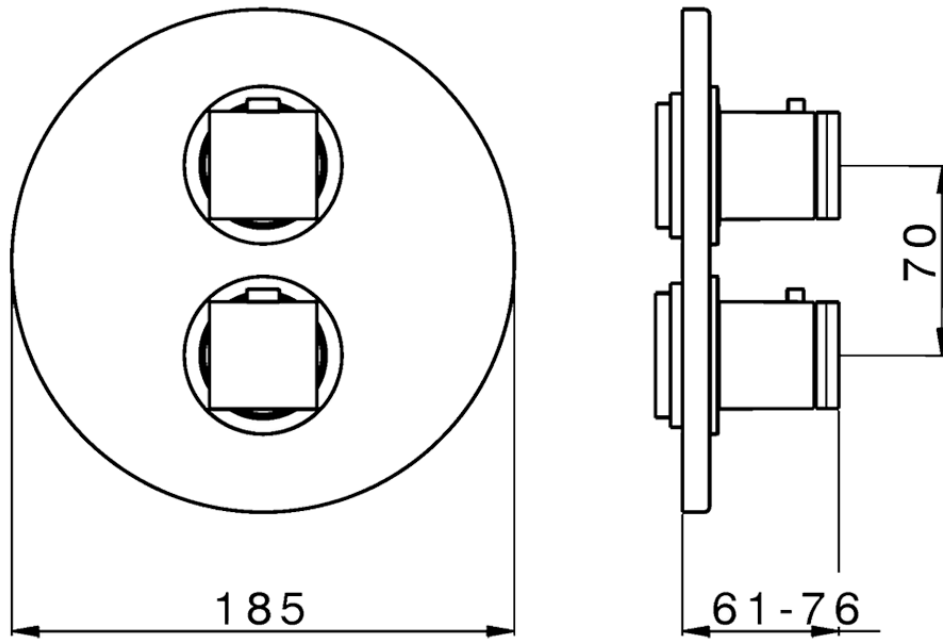

Exposed part for 1-outlet con.thermo.shower valve THERMO_DD007300

DD007300

<https://en.huberitalia.com/exposed-part-for-1-outlet-con-thermo-shower-valve-thermo-dd007300>

Piastra/Plate/Plaque/Platte/Placa

2-3mm: XX 25-40 YY 76-91

10 mm: XX 16-31 YY 65-80

ZB007361

<https://en.huberitalia.com/1-outlet-concealed-thermostatic-shower-valve-concealed-zb007361>

Piastra/Plate/Plaque/Platte/Placa

2-3mm: XX 25-40 YY 76-91

10 mm: XX 16-31 YY 65-80

ZB007301

<https://en.huberitalia.com/1-outlet-concealed-thermostatic-shower-valve-concealed-zb007301>

2025-01-15