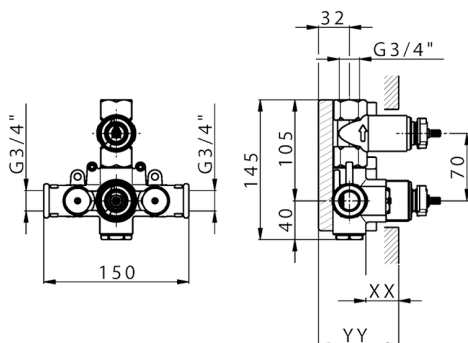

1-outlet Concealed thermostatic shower valve, stopvalve with 3/4" outlet, without trim kit

AVAILABLE FINISHINGS

 **04** 04 Without finishing

CHARACTERISTICS

Installation	<b>Concealed</b>
Cartridge Spare Parts	<b>23.51A.HF</b>
<b>HF Thermostatic Valve</b>	
Concealed	<b>1</b>

Piastra/Plate/Plaque/Platte/Placa  
 2-3mm: XX 25-40 YY 76-91  
 10 mm: XX 16-31 YY 65-80

**Thermostatic**

The Huber thermostatic is your personal water manager, helping you to handle, control and save water and energy.

Piastra/Plate/Plaque/Platte/Placa

2-3mm: XX 25-40 YY 76-91

10 mm: XX 16-31 YY 65-80