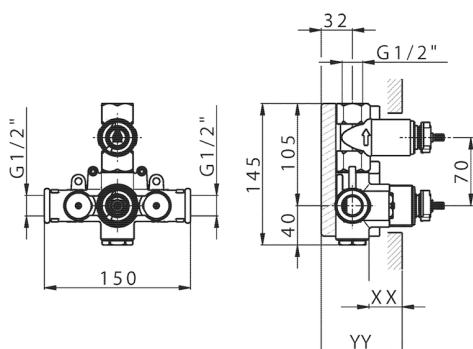

Piastra/Plate/Plaque/Platte/Placa  
 2-3mm: XX 25-40 YY 76-91  
 10 mm: XX 16-31 YY 65-80

**Thermostatic**

The Huber thermostatic is your personal water manager, helping you to handle, control and save water and energy.

## 1-outlet Concealed thermostatic shower valve CONCEALED\_ZB007301

MODEL **ZB007301**

1-outlet Concealed thermostatic shower valve, with stopvalve, without trim kit

AVAILABLE FINISHINGS

CHARACTERISTICS

Installation	<b>Concealed</b>
Cartridge Spare Parts	<b>24.04A.PP</b>
<b>8x20 Plus P Thermostatic Valve</b>	
Concealed	<b>1</b>

Piastra/Plate/Plaque/Platte/Placa

2-3mm: XX 25-40 YY 76-91

10 mm: XX 16-31 YY 65-80