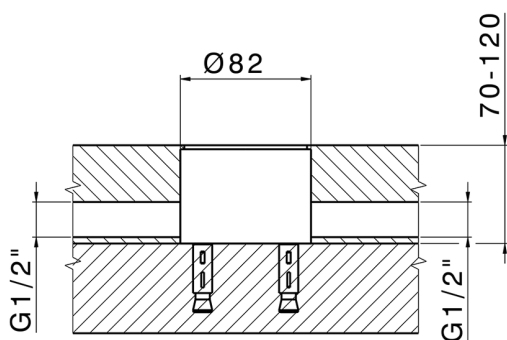

Exposed part for single-lever bath shower mixer NUOVA EGO_NE014200

MODEL **NE014200**

Exposed part for single-lever bath shower mixer, handshower holder on column, ABS 27x27mm one spray minimalist square handshower, 150 cm smooth SILVERFLEX Flexible Hose, without concealed part (for item ZB004510)

AVAILABLE FINISHINGS

- 
21 21 Chrome
- 
2F 2F Brushed Nickel
- 
40 40 Matt Black
- 
4Q 4Q Matt White

CHARACTERISTICS

Cartridge Spare Parts **ZZ97179000**

35 mm Cartridge

Installation **Concealed**

Required concealed parts **ZB004510**

Concealed part single lever free-standing CONCEALED_ZB004510

MODEL **ZB004510**

Floor mounted concealed part, for free-standing mixer

AVAILABLE FINISHINGS

04 04 Without finishing

CHARACTERISTICS

Installation	Concealed
Concealed	1