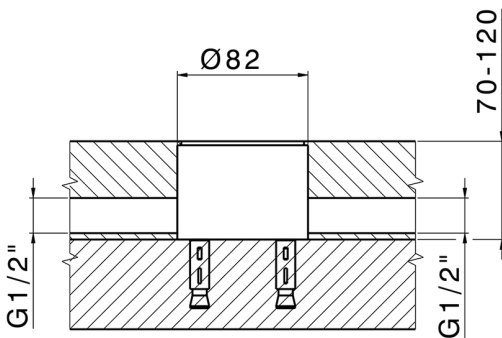

Exposed part for single-lever bath shower mixer NUOVA EGO_NE014200

MODEL **NE014200**

Exposed part for single-lever bath shower mixer, handshower holder on column, ABS 27x27mm one spray minimalist square handshower, 150 cm smooth SILVERFLEX Flexible Hose, without concealed part (for item ZB004510)

AVAILABLE FINISHINGS

- 
21 21 Chrome
- 
2F 2F Brushed Nickel
- 
40 40 Matt Black
- 
4Q 4Q Matt White

CHARACTERISTICS

Cartridge Spare Parts **ZZ97179000**

35 mm Cartridge

Installation **Concealed**

Required concealed parts **ZB004510**

Concealed part single lever free-standing CONCEALED_ZB004510

MODEL **ZB004510**

Floor mounted concealed part, for free-standing mixer

AVAILABLE FINISHINGS

CHARACTERISTICS

Installation	Concealed
Concealed	1