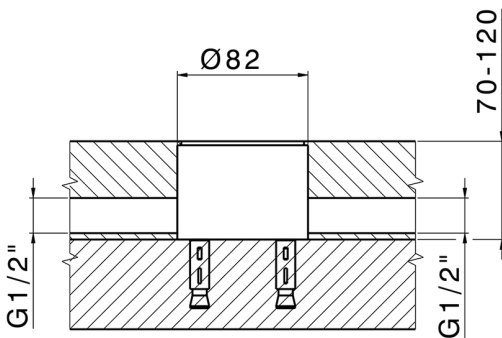

## Exposed part for single-lever bath shower mixer NUOVA EGO\_NE014200

MODEL **NE014200**

Exposed part for single-lever bath shower mixer, handshower holder on column, ABS 27x27mm one spray minimalist square handshower, 150 cm smooth SILVERFLEX Flexible Hose, without concealed part (for item ZB004510)

### CHARACTERISTICS

Cartridge Spare Parts **ZZ97179000**

**35 mm Cartridge**

Installation **Concealed**

Required concealed parts **ZB004510**

## Concealed part single lever free-standing CONCEALED\_ZB004510

MODEL **ZB004510**

Floor mounted concealed part, for free-standing mixer

AVAILABLE FINISHINGS

CHARACTERISTICS

Installation	<b>Concealed</b>
Concealed	<b>1</b>