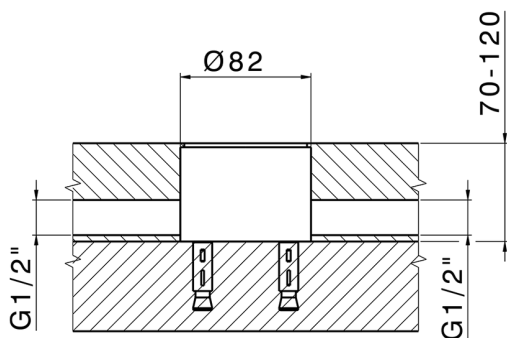

Exposed part for single-lever bath shower mixer NUOVA EGO_NE014200

MODEL **NE014200**

Exposed part for single-lever bath shower mixer, handshower holder on column, ABS 27x27mm one spray minimalist square handshower, 150 cm smooth SILVERFLEX Flexible Hose, without concealed part (for item ZB004510)

AVAILABLE FINISHINGS

- 
21 21 Chrome
- 
2F 2F Brushed Nickel
- 
40 40 Matt Black
- 
4Q 4Q Matt White

CHARACTERISTICS

Cartridge Spare Parts **ZZ97179000**

35 mm Cartridge

Installation **Concealed**

Required concealed parts **ZB004510**

Concealed part single lever free-standing CONCEALED_ZB004510

MODEL **ZB004510**

Floor mounted concealed part, for free-standing mixer

AVAILABLE FINISHINGS

 **04** 04 Without finishing

CHARACTERISTICS

Installation	Concealed
Concealed	1