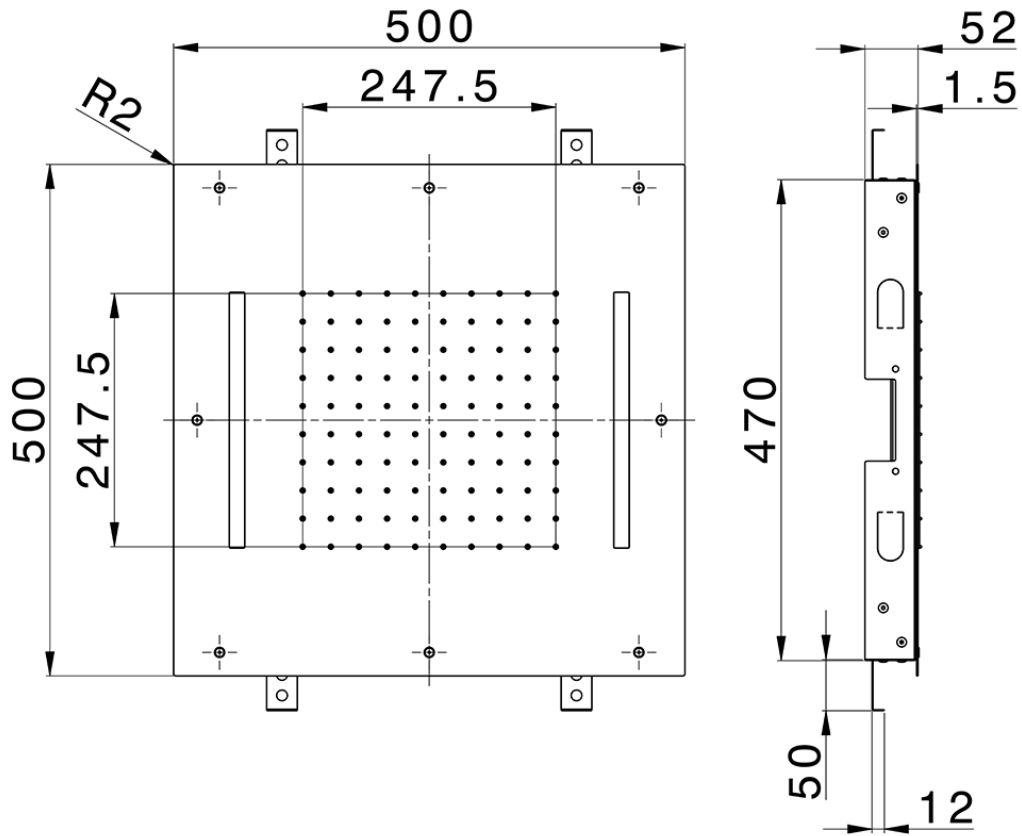

500x500 mm Chromotherapy Ceiling showerhead ZEN_ZS1C0070

ZS1C0070

<https://en.huberitalia.com/500x500-mm-chromotherapy-ceiling-showerhead-zen-zs1c0070>

2024-11-15