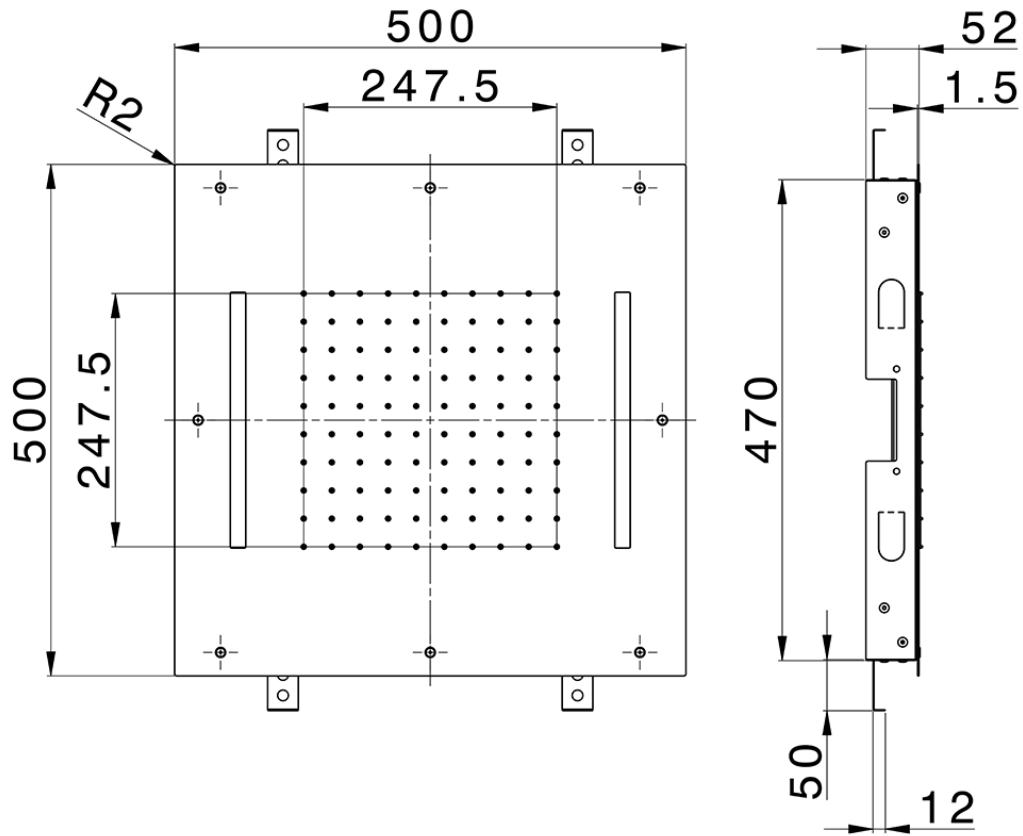

500x500 mm Chromotherapy Ceiling showerhead ZEN_ZS1C0070

ZS1C0070

<https://en.huberitalia.com/500x500-mm-chromotherapy-ceiling-showerhead-zen-zs1c0070>

2024-11-15