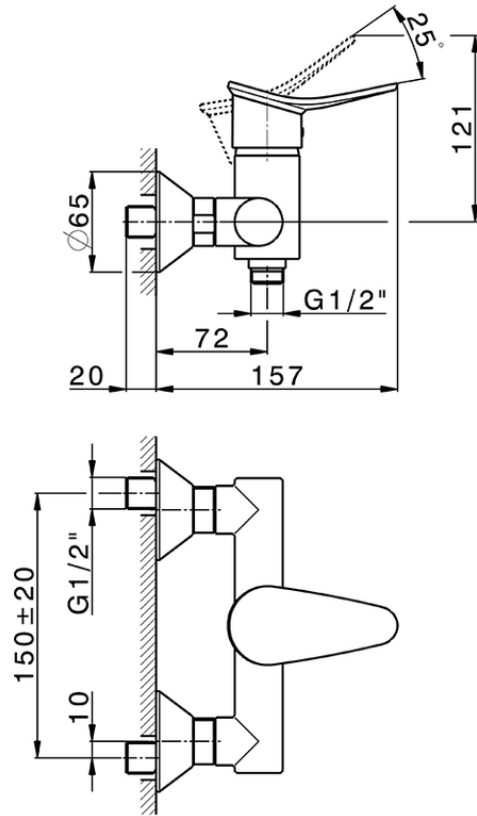

Single lever shower mixer HARLOCK_HC000443

HC000443

<https://en.huberitalia.com/single-lever-shower-mixer-harlock-hc000443>

2024-12-04