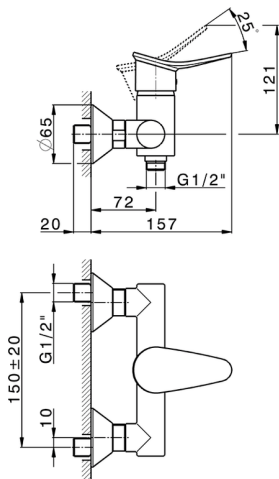

Single lever shower mixer HARLOCK_HC000443

MODEL **HC000443**

Single lever shower mixer, without shower set, 1/2" M flexible connection

AVAILABLE FINISHINGS

-  **21** 21 Chrome
-  **2P** 2P Rose Gold
-  **2Q** 2Q Black Titanium
-  **40** 40 Matt Black
-  **4Q** 4Q Matt White
-  **6T** 6T Chrome/Matt Black

CHARACTERISTICS

Cartridge Spare Parts **ZZ95409000**

35 mm Cartridge

2024-12-04