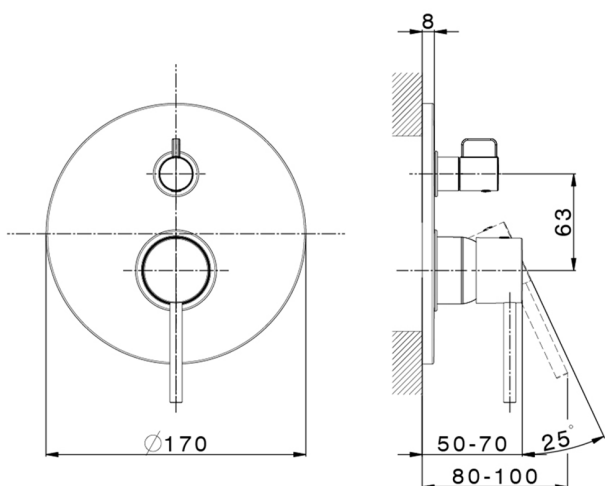

## Exposed part for concealed 2-outlet mixer TRATTO EVO\_TV002300

MODEL **TV002300**

Exposed part for concealed 2-outlet mixer, 2-Way rotating diverter, without concealed part, for item Easy-Box ZB000230

## Concealed single lever bath-shower mixer Easy-Box CONCEALED\_ZB000230

MODEL **ZB000230**

Concealed single lever bath-shower mixer Easy-Box, 2-Way rotating diverter, without trim kit, with protection guard box

AVAILABLE FINISHINGS

CHARACTERISTICS

Concealed **1**  
 Cartridge Spare Parts **ZZ92909000**  
**35 mm Cartridge**

Piastra/Plate/Plaque/Platte/Placa

2-3mm: XX 65-85

10mm: XX 60-80

2024-09-19