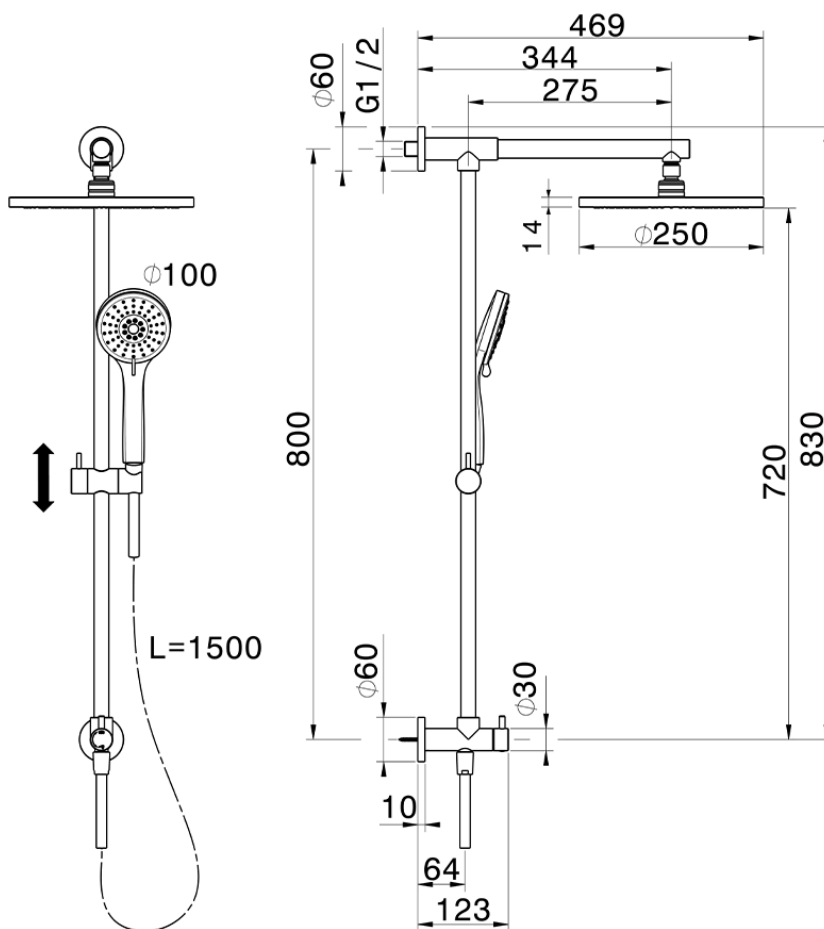

CombiShower with Diverter COLUMNS_SSZ78010

SSZ78010

<https://en.huberitalia.com/combishower-with-diverter-columns-ssz78010>

2025-01-02