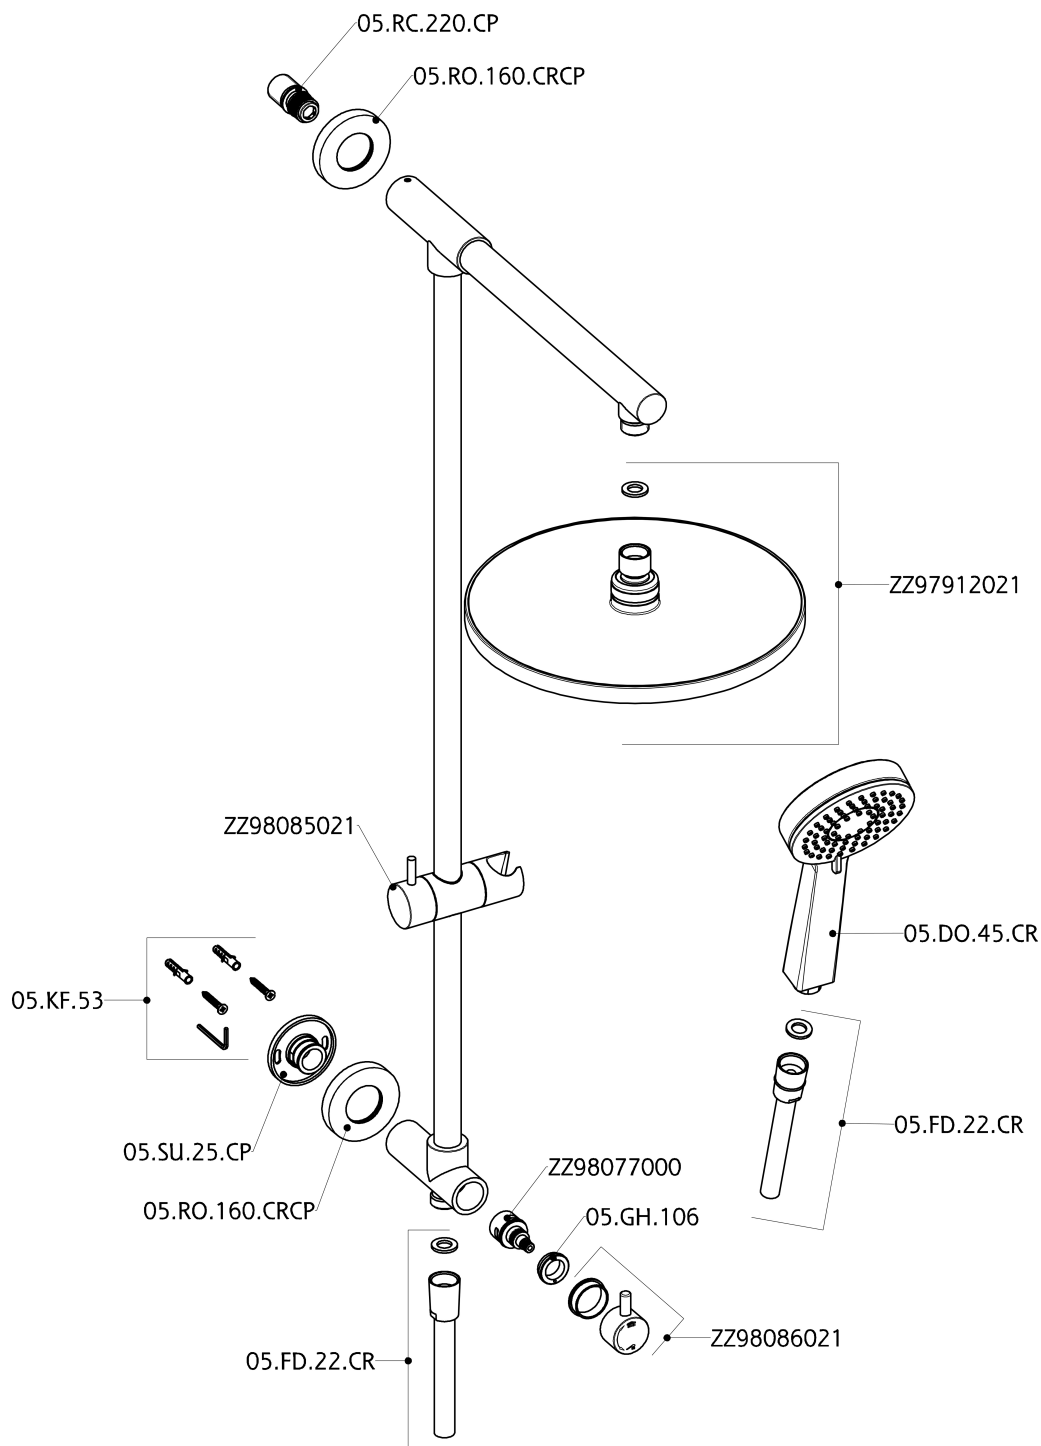

CombiShower with Diverter COLUMNS_SSZ78010

SSZ78010

<https://en.huberitalia.com/combishower-with-diverter-columns-ssz78010>

2025-01-02