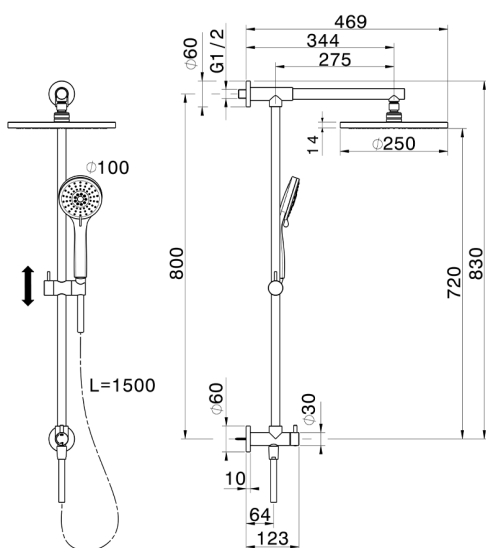

CombiShower with Diverter COLUMNS_SSZ78010

MODEL **SSZ78010**

CombiShower with Diverter, 2-outlet diverter, not adjustable column, upper concealed wall elbow, sliding handshower holder, 100 mm ABS 3 sprays handshower, 250 mm ABS Round showerhead, 150 cm smooth SILVERFLEX Flexible Hose

AVAILABLE FINISHINGS

CHARACTERISTICS

CombiShower with Diverter COLUMNS_SSZ78010

SSZ78010

<https://en.huberitalia.com/combishower-with-diverter-columns-ssz78010>

2025-01-02