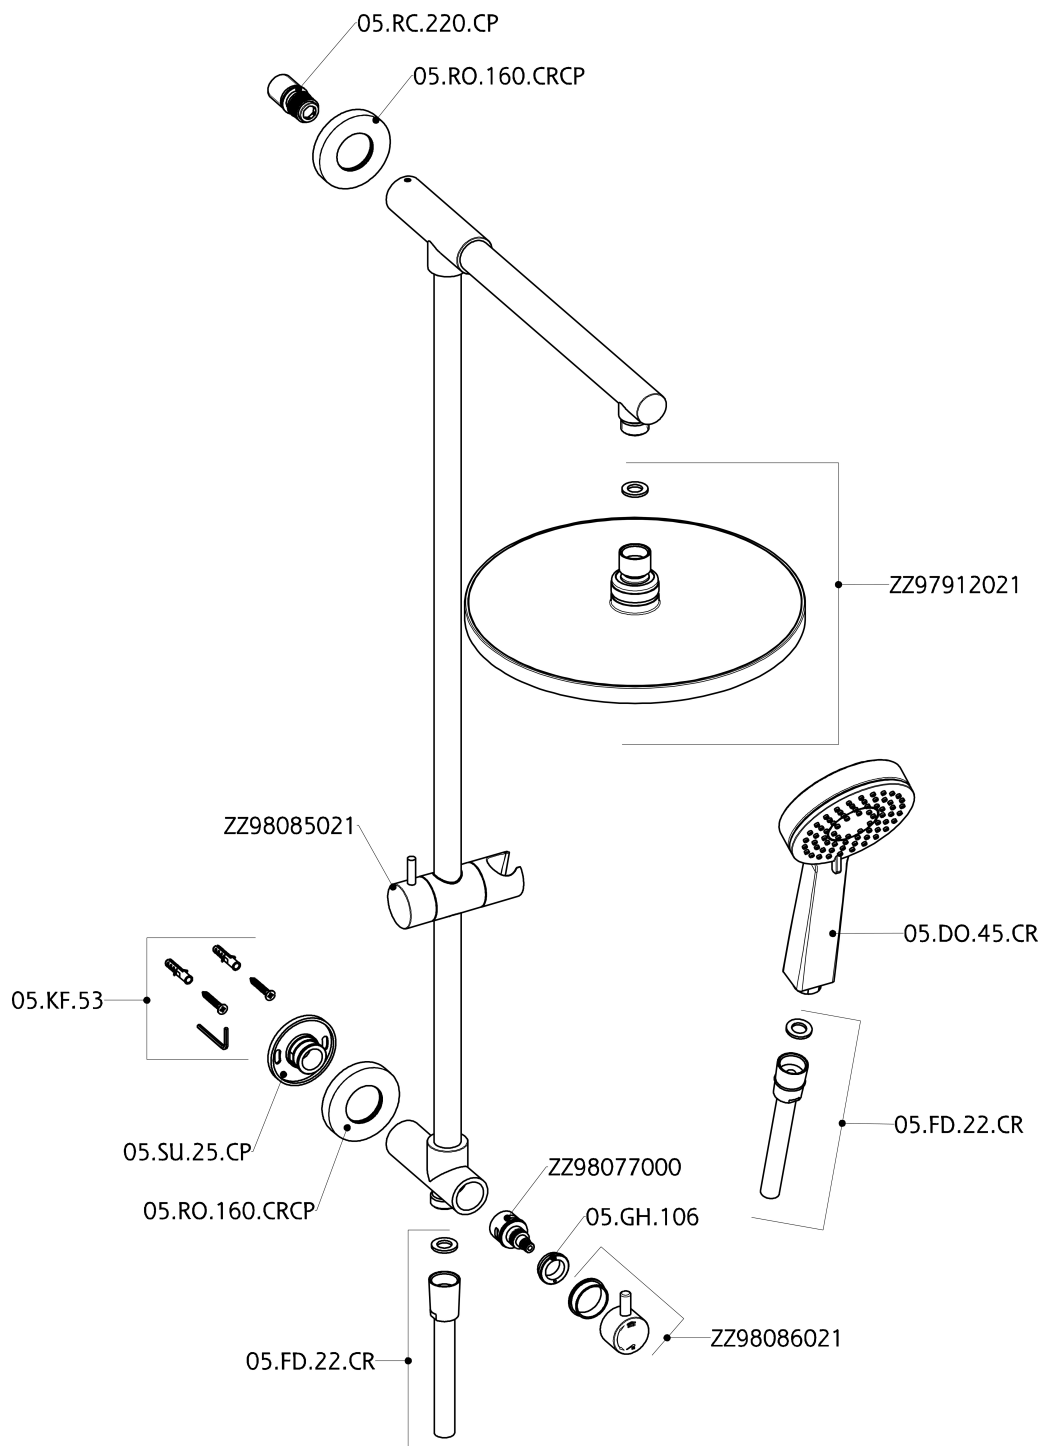

CombiShower with Diverter COLUMNS_SSZ78010

MODEL **SSZ78010**

CombiShower with Diverter, 2-outlet diverter, not adjustable column, upper concealed wall elbow, sliding handshower holder, 100 mm ABS 3 sprays handshower, 250 mm ABS Round showerhead, 150 cm smooth SILVERFLEX Flexible Hose

AVAILABLE FINISHINGS

CHARACTERISTICS

CombiShower with Diverter COLUMNS_SSZ78010

SSZ78010

<https://en.huberitalia.com/combishower-with-diverter-columns-ssz78010>

2025-01-02