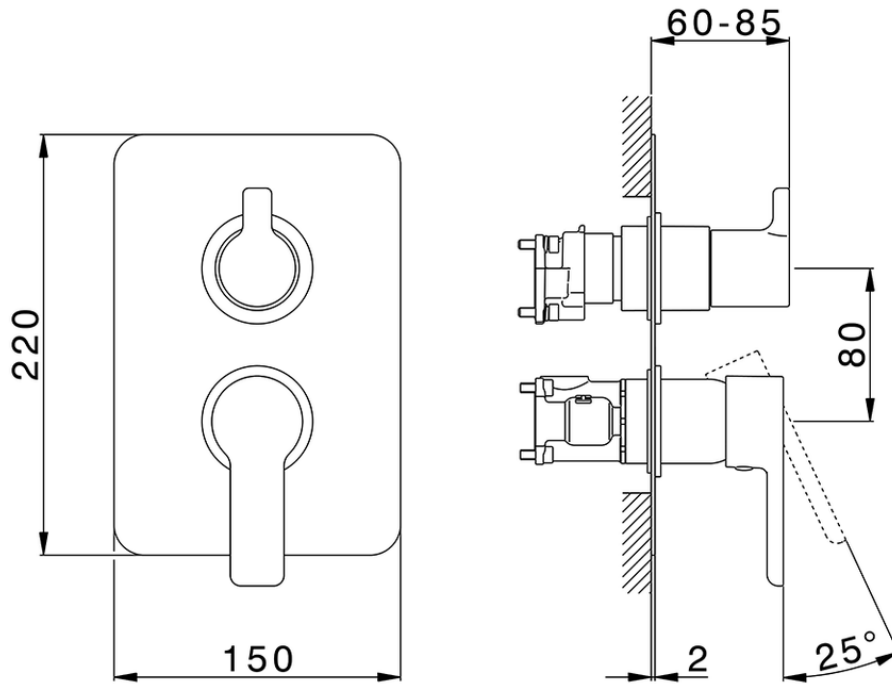

Exposed part for Single Lever One Box Valve SOFT_SF0BM030

SF0BM030

<https://en.huberitalia.com/exposed-part-for-single-lever-one-box-valve-soft-sf0bm030>

ZB00B031

<https://en.huberitalia.com/one-box-universal-concealed-part-one-box-zb00b031>

ZB00B030

<https://en.huberitalia.com/one-box-universal-concealed-part-one-box-zb00b030>

2024-11-15