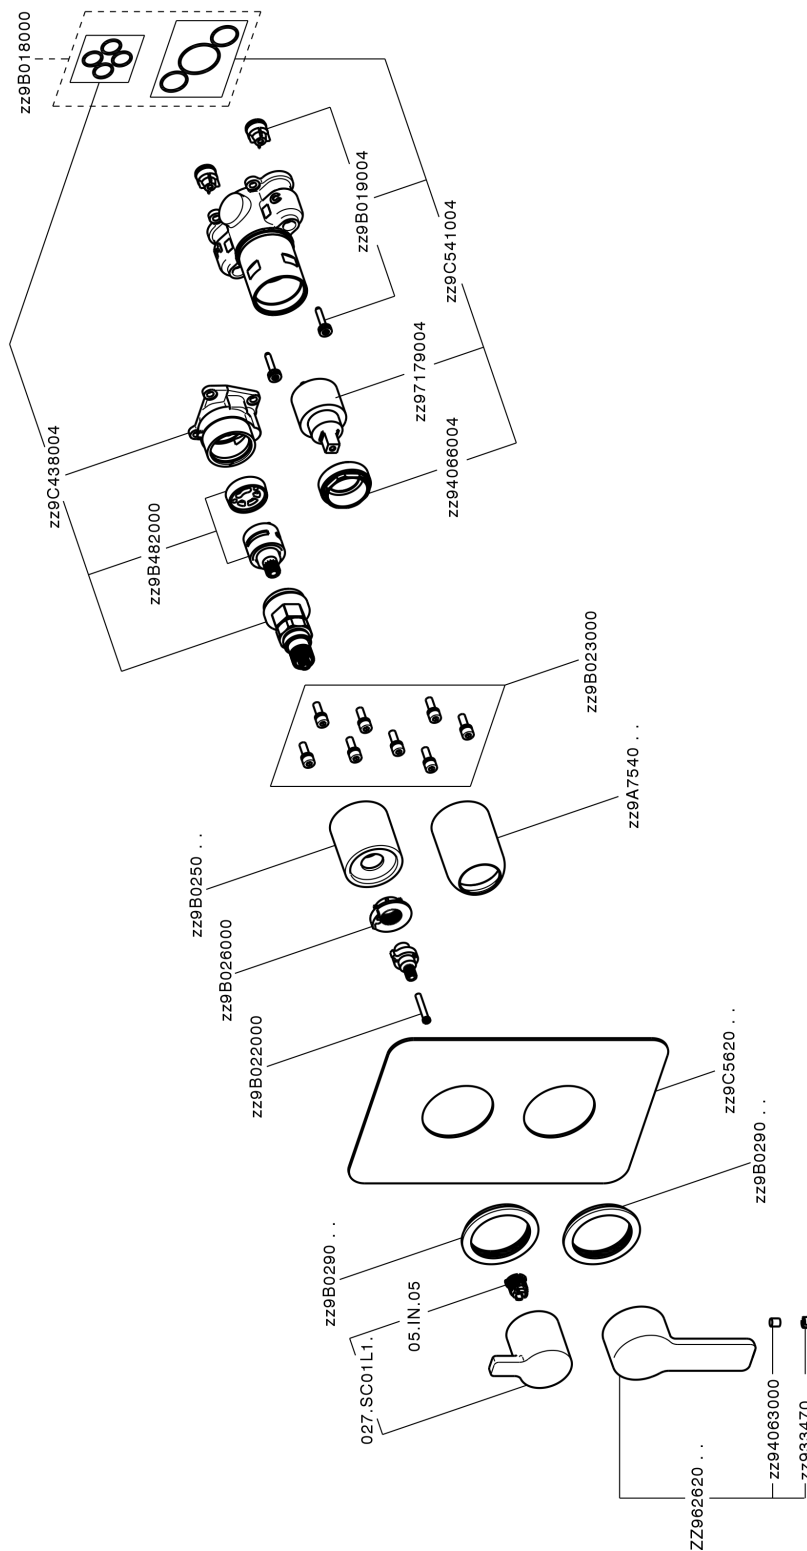

Exposed part for Single Lever One Box Valve SOFT_SF0BM030

SF0BM030

<https://en.huberitalia.com/exposed-part-for-single-lever-one-box-valve-soft-sf0bm030>

One Box Universal Concealed Part ONE BOX_ZB00B031

ZB00B031

<https://en.huberitalia.com/one-box-universal-concealed-part-one-box-zb00b031>

One Box Universal Concealed Part ONE BOX_ZB00B030

ZB00B030

<https://en.huberitalia.com/one-box-universal-concealed-part-one-box-zb00b030>