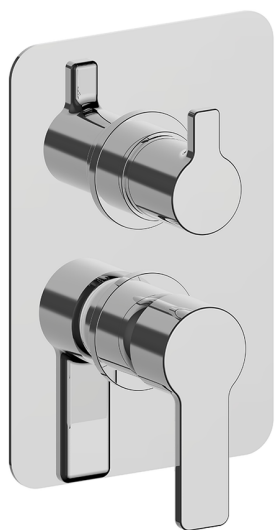

Exposed part for Single Lever One Box Valve SOFT_SF0BM030

MODEL **SF0BM030**

Exposed part for Single Lever One Box Valve, with 2-3 outlet diverter, Minimum depth of installation: 67 mm, without concealed part, for items ZB00B030-ZB00B031

AVAILABLE FINISHINGS

CHARACTERISTICS

Cartridge Spare Parts **ZZ97179000**

35 mm Cartridge

Installation **Concealed**

Required concealed parts **ZB00B031**

ZB00B030

Exposed part for Single Lever One Box Valve SOFT_SF0BM030

SF0BM030

<https://en.huberitalia.com/exposed-part-for-single-lever-one-box-valve-soft-sf0bm030>

One Box Universal Concealed Part ONE BOX_ZB00B031

MODEL **ZB00B031**

One Box Universal Concealed Part, for 1 or 2 or 3 outlet thermostatic or single lever, without trim kit, with noise reducers, with sealing gasket

One Box Universal Concealed Part ONE BOX_ZB00B030

MODEL **ZB00B030**

One Box Universal Concealed Part, for 1 or 2 or 3 outlet thermostatic or single lever, without trim kit, without noise reducers, with sealing gasket