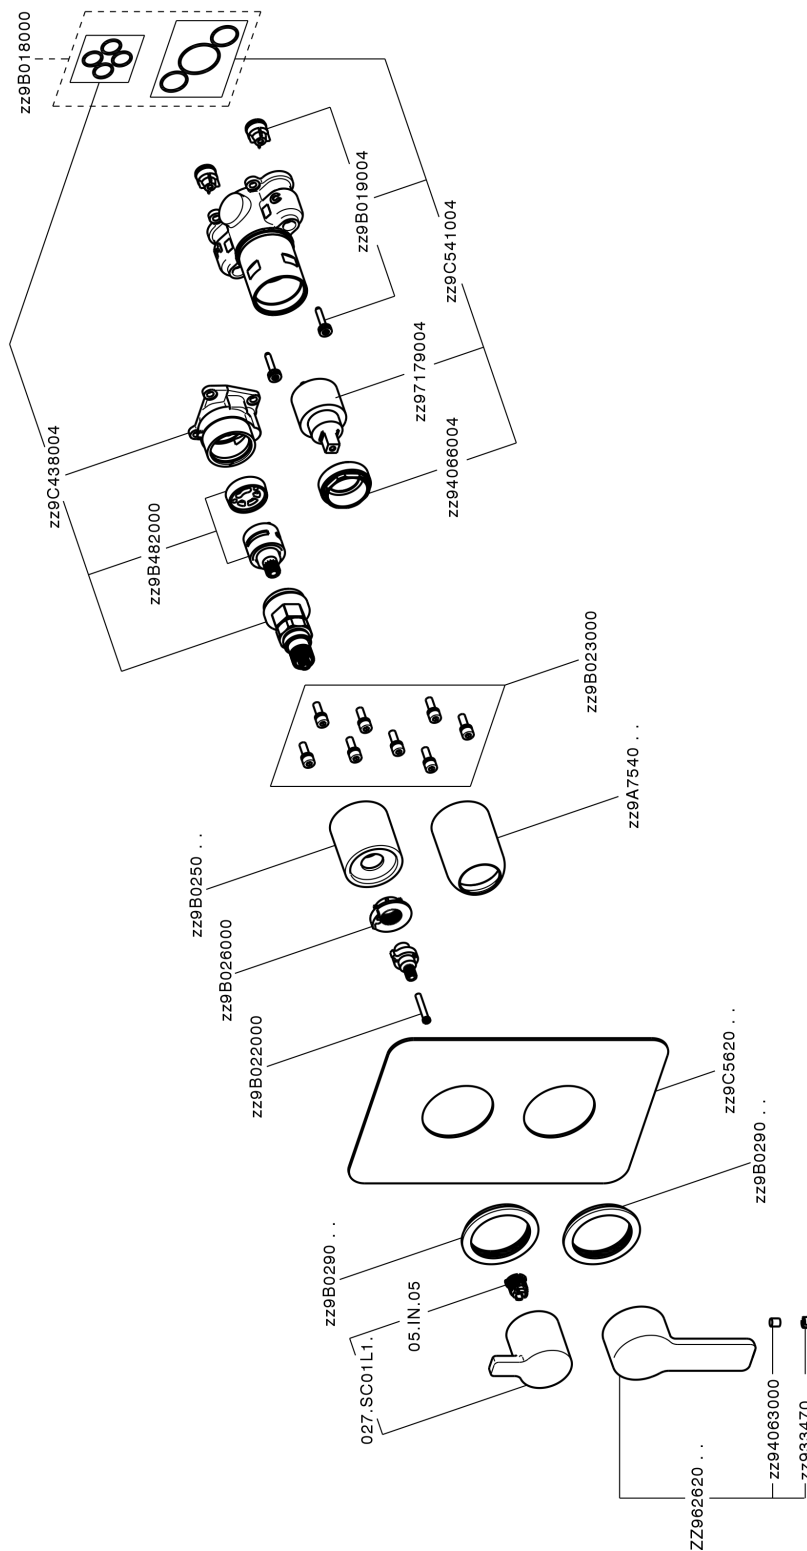

Exposed part for Single Lever One Box Valve SOFT_SF0BM030

MODEL **SF0BM030**

Exposed part for Single Lever One Box Valve, with 2-3 outlet diverter, Minimum depth of installation: 67 mm, without concealed part, for items ZB00B030-ZB00B031

AVAILABLE FINISHINGS

CHARACTERISTICS

Cartridge Spare Parts **ZZ97179000**

35 mm Cartridge

Installation **Concealed**

Required concealed parts **ZB00B031**

ZB00B030

Exposed part for Single Lever One Box Valve SOFT_SF0BM030

SF0BM030

<https://en.huberitalia.com/exposed-part-for-single-lever-one-box-valve-soft-sf0bm030>

One Box Universal Concealed Part ONE BOX_ZB00B031

MODEL **ZB00B031**

One Box Universal Concealed Part, for 1 or 2 or 3 outlet thermostatic or single lever, without trim kit, with noise reducers, with sealing gasket