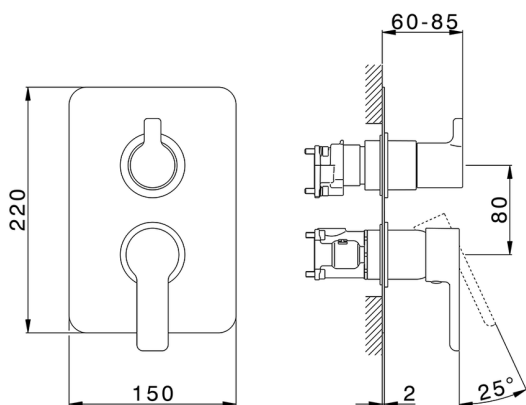

Exposed part for Single Lever One Box Valve SOFT_SF0BM030

MODEL **SF0BM030**

Exposed part for Single Lever One Box Valve, with 2-3 outlet diverter, Minimum depth of installation: 67 mm, without concealed part, for items ZB00B030-ZB00B031

AVAILABLE FINISHINGS

CHARACTERISTICS

Cartridge Spare Parts **ZZ97179000**

35 mm Cartridge

Installation **Concealed**

Required concealed parts **ZB00B031**

ZB00B030

Exposed part for Single Lever One Box Valve SOFT_SF0BM030

SF0BM030

<https://en.huberitalia.com/exposed-part-for-single-lever-one-box-valve-soft-sf0bm030>

One Box Universal Concealed Part ONE BOX_ZB00B031

MODEL **ZB00B031**

One Box Universal Concealed Part, for 1 or 2 or 3 outlet thermostatic or single lever, without trim kit, with noise reducers, with sealing gasket