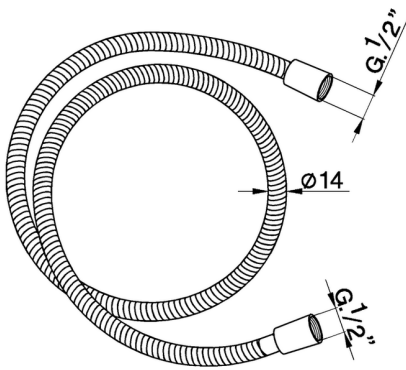

## Flexible hose SHOWER\_05.FD.07.

MODEL **05.FD.07.**

Flexible hose, 150 cm Brass Flexible Hose

AVAILABLE FINISHINGS

**CR** CR Chrome

CHARACTERISTICS

2024-10-22