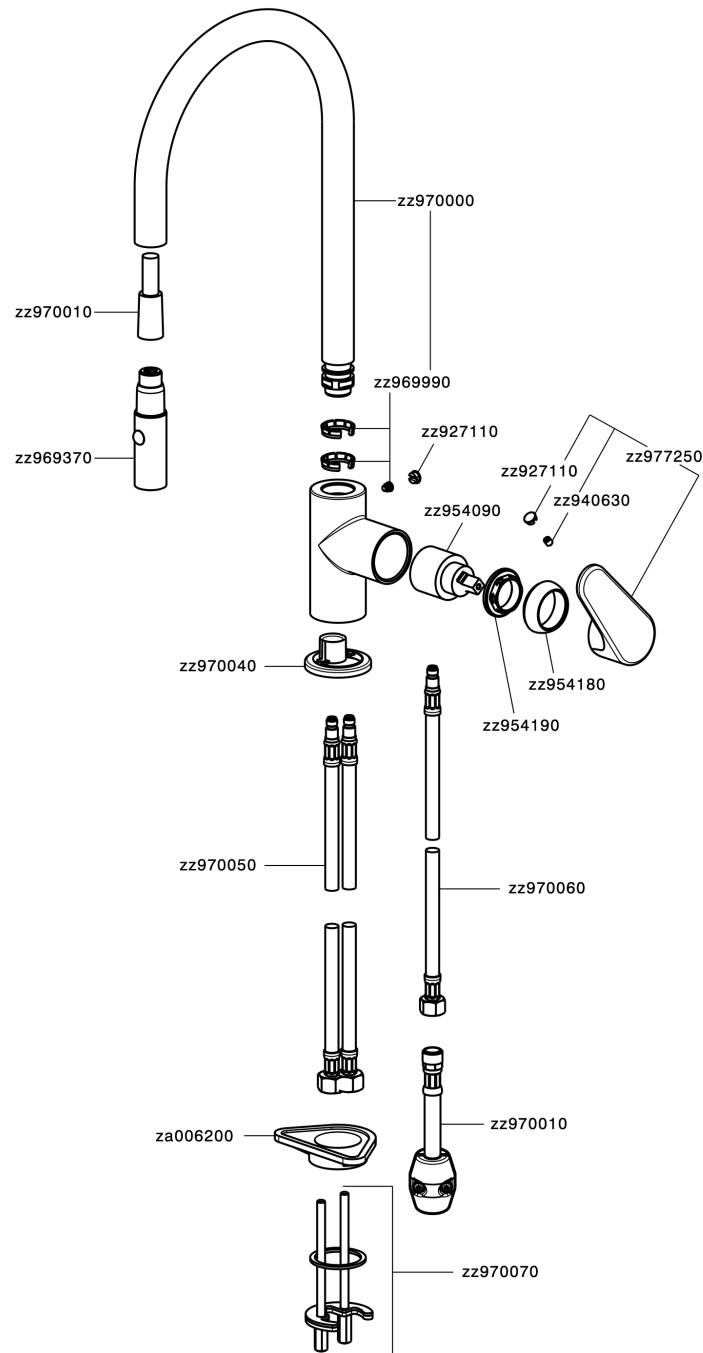

Single lever sink mixer ES with pull out handspray KITCHEN_AH000575

MODEL **AH000575**

Single lever sink mixer ES with pull out handspray, swivel spout, 2 sprays handshower, 175 cm nylon flexible hose

AVAILABLE FINISHINGS

-  **21** 21 Chrome
-  **2F** 2F Brushed Nickel
-  **40** 40 Matt Black

CHARACTERISTICS

Cartridge Spare Parts **ZZ95409000**

35 mm Cartridge

EcoStop

EcoStop feature limits water flow to approximately 50% of maximum output with one point of resistance on setting. Push slightly past the middle stop only when full water output is required. This will save water up to 50%.

EnergySave

Thanks to the EnergySave device, only cold water will be drawn if the lever is operated in the central position, so that the water heater will not be engaged and no hot water wasted, leading to considerable savings in energy and costs. The temperature can be adjusted by rotating the lever to the left, until the desired temperature is reached.

Single lever sink mixer ES with pull out handspray KITCHEN_AH000575

AH000575

<https://en.huberitalia.com/single-lever-sink-mixer-es-with-pull-out-handspray-kitchen-ah000575>

2024-11-23