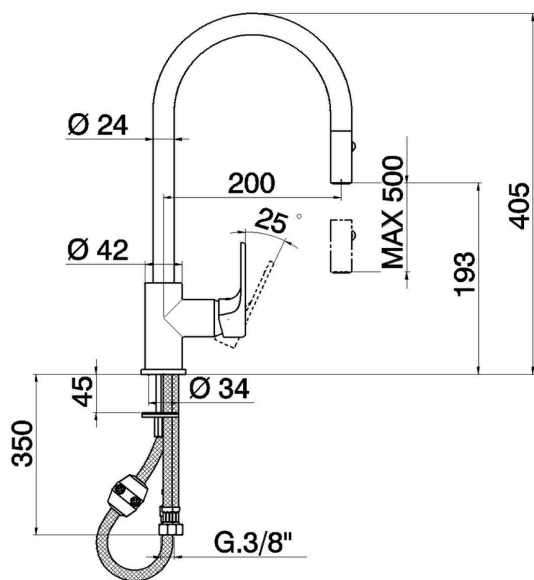

Single lever sink mixer ES with pull out handspray KITCHEN_AH000575

MODEL **AH000575**

Single lever sink mixer ES with pull out handspray, swivel spout, 2 sprays handshower, 175 cm nylon flexible hose

AVAILABLE FINISHINGS

-  **21** 21 Chrome
-  **2F** 2F Brushed Nickel
-  **40** 40 Matt Black

CHARACTERISTICS

Cartridge Spare Parts **ZZ95409000**

35 mm Cartridge

EcoStop

EcoStop feature limits water flow to approximately 50% of maximum output with one point of resistance on setting. Push slightly past the middle stop only when full water output is required. This will save water up to 50%.

EnergySave

Thanks to the EnergySave device, only cold water will be drawn if the lever is operated in the central position, so that the water heater will not be engaged and no hot water wasted, leading to considerable savings in energy and costs. The temperature can be adjusted by rotating the lever to the left, until the desired temperature is reached.

Single lever sink mixer ES with pull out handspray KITCHEN_AH000575

AH000575

<https://en.huberitalia.com/single-lever-sink-mixer-es-with-pull-out-handspray-kitchen-ah000575>

2024-11-23