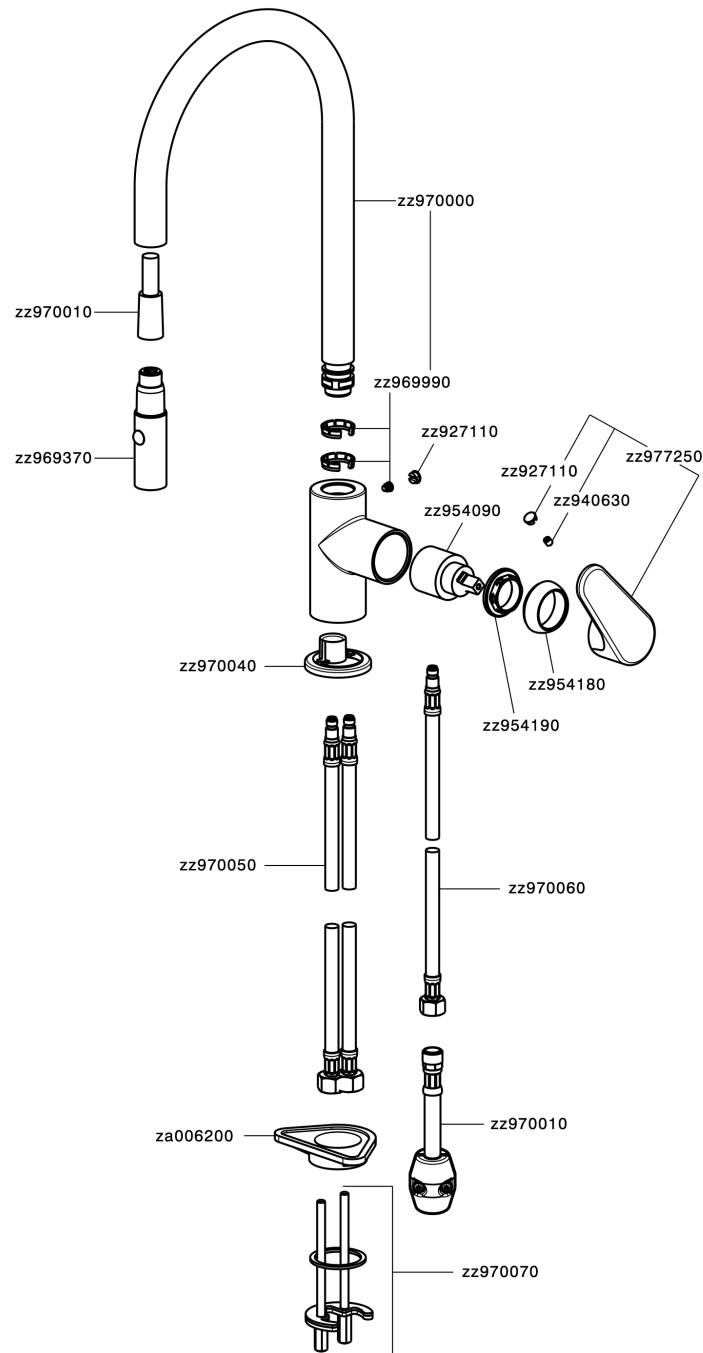

Single lever sink mixer ES with pull out handspray KITCHEN_AH000575

MODEL **AH000575**

Single lever sink mixer ES with pull out handspray, swivel spout, 2 sprays handshower, 175 cm nylon flexible hose

AVAILABLE FINISHINGS

-  **21** 21 Chrome
-  **2F** 2F Brushed Nickel
-  **40** 40 Matt Black

CHARACTERISTICS

Cartridge Spare Parts **ZZ95409000**

35 mm Cartridge

EcoStop

EcoStop feature limits water flow to approximately 50% of maximum output with one point of resistance on setting. Push slightly past the middle stop only when full water output is required. This will save water up to 50%.

EnergySave

Thanks to the EnergySave device, only cold water will be drawn if the lever is operated in the central position, so that the water heater will not be engaged and no hot water wasted, leading to considerable savings in energy and costs. The temperature can be adjusted by rotating the lever to the left, until the desired temperature is reached.

Single lever sink mixer ES with pull out handspray KITCHEN_AH000575

AH000575

<https://en.huberitalia.com/single-lever-sink-mixer-es-with-pull-out-handspray-kitchen-ah000575>

2024-11-21