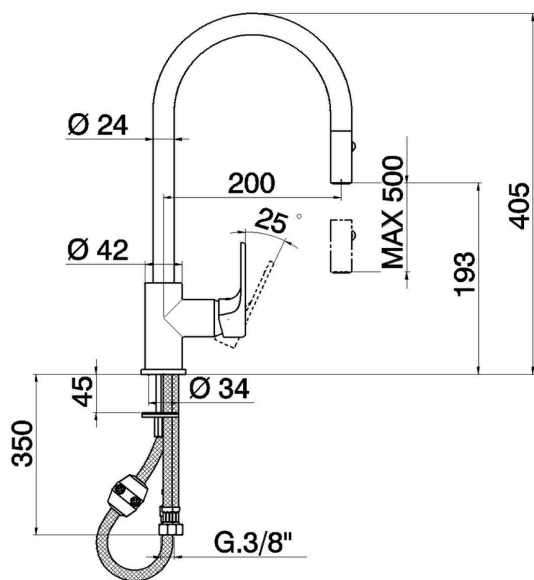

Single lever sink mixer ES with pull out handspray KITCHEN_AH000575

MODEL **AH000575**

Single lever sink mixer ES with pull out handspray, swivel spout, 2 sprays handshower, 175 cm nylon flexible hose

AVAILABLE FINISHINGS

-  **21** 21 Chrome
-  **2F** 2F Brushed Nickel
-  **40** 40 Matt Black

CHARACTERISTICS

Cartridge Spare Parts **ZZ95409000**

35 mm Cartridge

EcoStop

EcoStop feature limits water flow to approximately 50% of maximum output with one point of resistance on setting. Push slightly past the middle stop only when full water output is required. This will save water up to 50%.

EnergySave

Thanks to the EnergySave device, only cold water will be drawn if the lever is operated in the central position, so that the water heater will not be engaged and no hot water wasted, leading to considerable savings in energy and costs. The temperature can be adjusted by rotating the lever to the left, until the desired temperature is reached.

Single lever sink mixer ES with pull out handspray KITCHEN_AH000575

AH000575

<https://en.huberitalia.com/single-lever-sink-mixer-es-with-pull-out-handspray-kitchen-ah000575>

2024-11-21