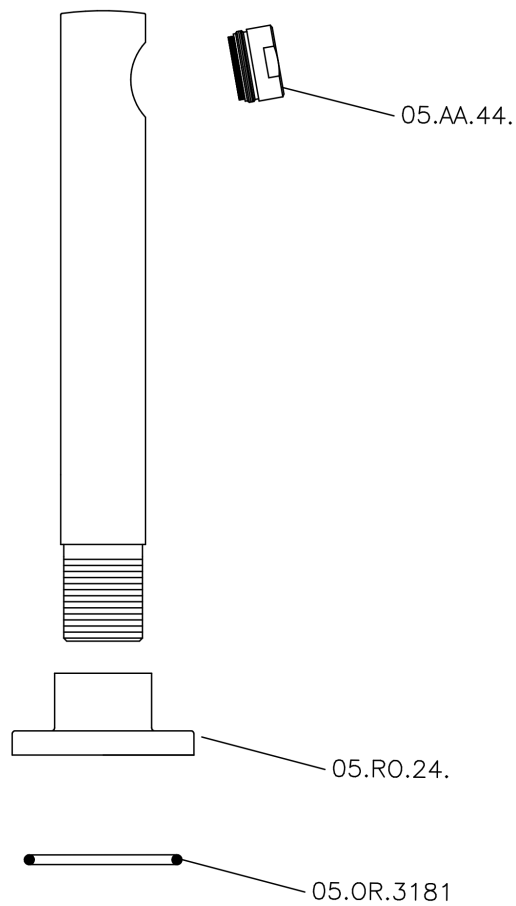

Filler spout SUITE_SU000240

SU000240

<https://en.huberitalia.com/filler-spout-suite-su000240>

2024-11-15