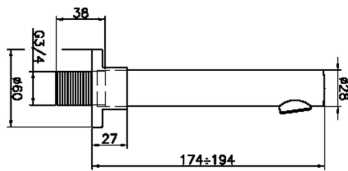

Filler spout SUITE_SU000240

MODEL **SU000240**

Filler spout, 194 mm length, 3/4" M connection

AVAILABLE FINISHINGS

-  **21** 21 Chrome
-  **40** 40 Matt Black
-  **2F** 2F Brushed Nickel
-  **2W** 2W Brushed Gold

CHARACTERISTICS

Filler spout SUITE_SU000240

SU000240

<https://en.huberitalia.com/filler-spout-suite-su000240>

2024-11-15