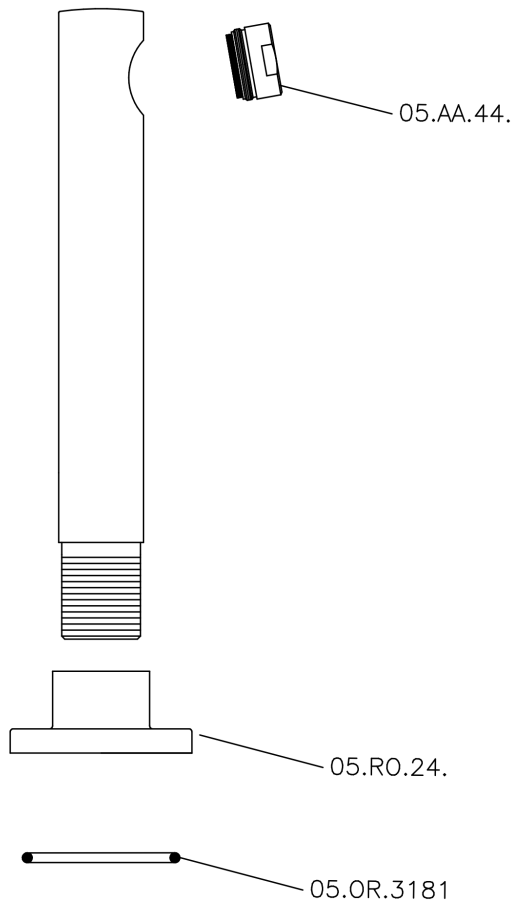

Filler spout SUITE_SU000240

MODEL **SU000240**

Filler spout, 194 mm length, 3/4" M connection

AVAILABLE FINISHINGS

-  **21** 21 Chrome
-  **40** 40 Matt Black
-  **2F** 2F Brushed Nickel
-  **2W** 2W Brushed Gold

CHARACTERISTICS

Filler spout SUITE_SU000240

SU000240

<https://en.huberitalia.com/filler-spout-suite-su000240>

2024-11-15