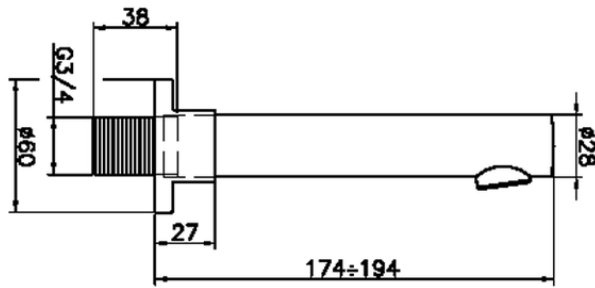

Filler spout SUITE_SU000240

SU000240

<https://en.huberitalia.com/filler-spout-suite-su000240>

2024-11-15