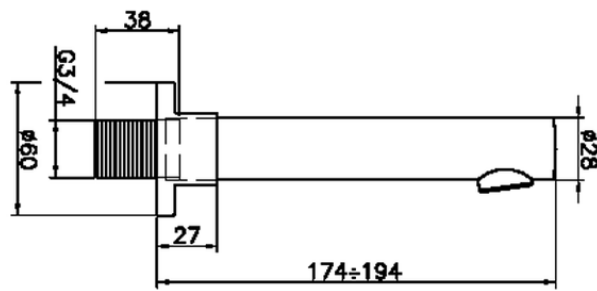

Filler spout SUITE_SU000240

SU000240

<https://en.huberitalia.com/filler-spout-suite-su000240>

2024-11-15