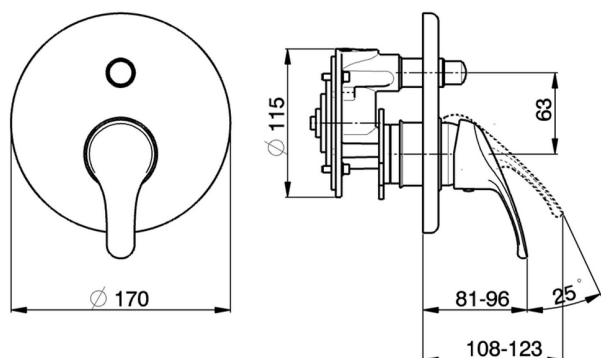

## Concealed single lever bath-shower valve BACCARAT\_BC000211

MODEL **BC000211**

Concealed single lever bath-shower valve, with concealed part, 2-outlet automatic diverter

AVAILABLE FINISHINGS

CHARACTERISTICS

Cartridge Spare Parts **ZZ95274000**

**40 mm Cartridge**

Installation **Concealed**

2024-11-15