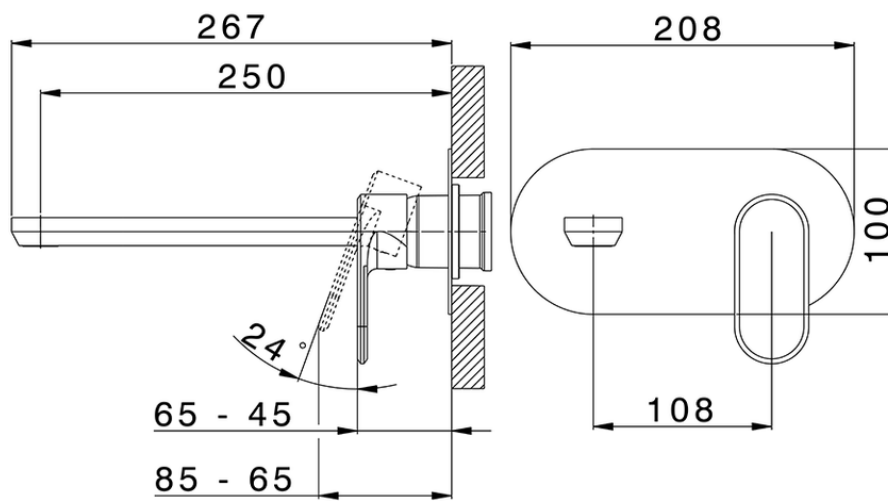

Exposed part for single lever washbasin valve LEVITY_LY005511

LY005511

<https://en.huberitalia.com/exposed-part-for-single-lever-washbasin-valve-levity-ly005511>

Piastra/Plate/Plaque/Platte/Placa

2-3mm: XX 56-76

10mm: XX 48-68