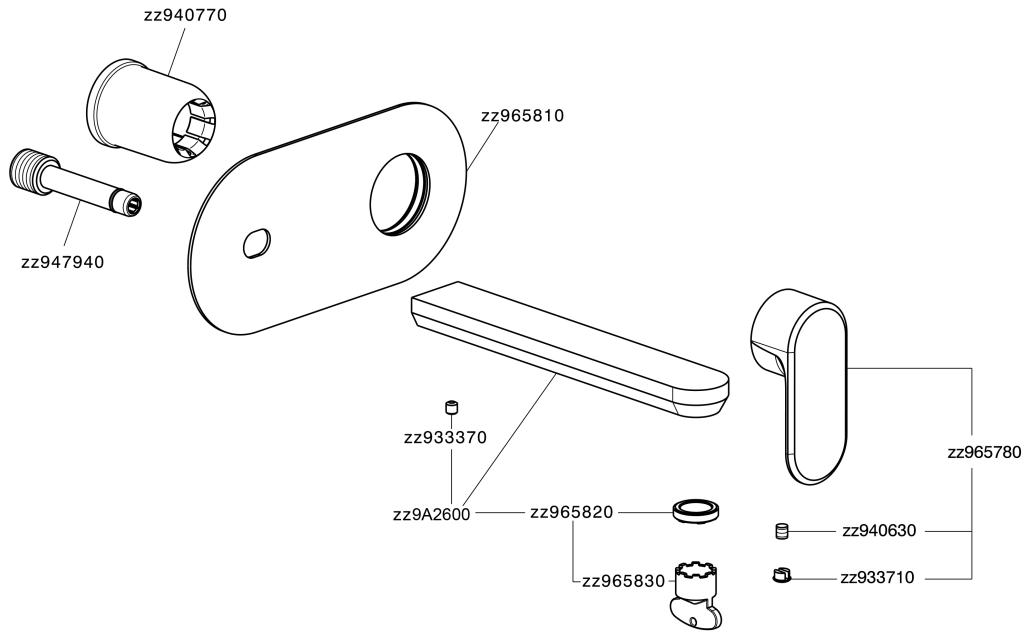

Exposed part for single lever washbasin valve LEVITY_LY005511

LY005511

<https://en.huberitalia.com/exposed-part-for-single-lever-washbasin-valve-levity-ly005511>

Concealed single lever washbasin mixer Easy-Box CONCEALED_ZB002450

ZB002450

<https://en.huberitalia.com/concealed-single-lever-washbasin-mixer-easy-box-concealed-zb002450>

2026-04-29