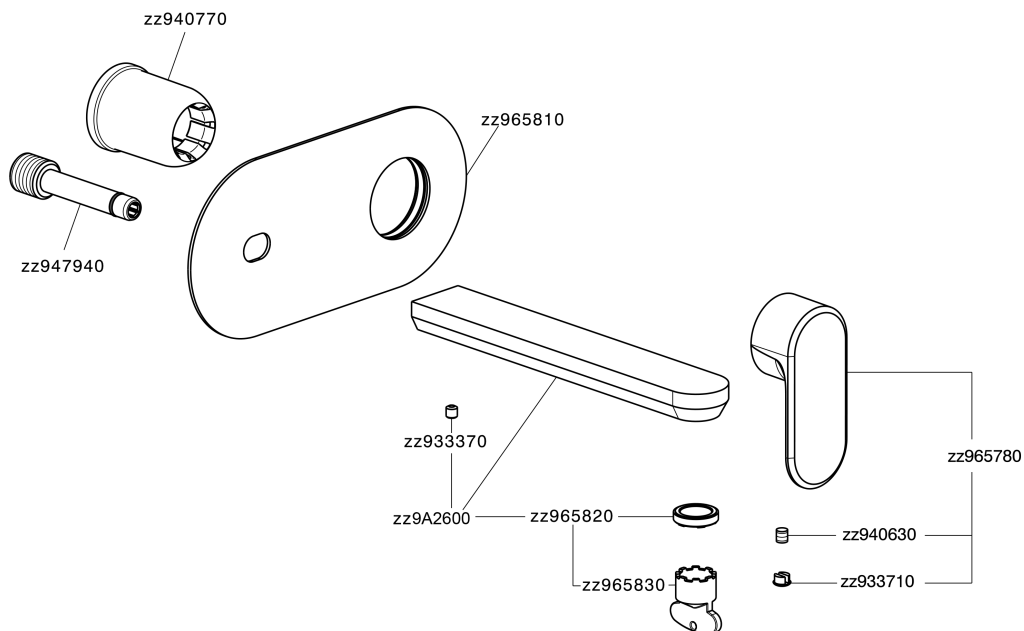

Exposed part for single lever washbasin valve LEVITY_LY005511

LY005511

<https://en.huberitalia.com/exposed-part-for-single-lever-washbasin-valve-levity-ly005511>

Concealed single lever washbasin mixer Easy-Box CONCEALED_ZB002450

ZB002450

<https://en.huberitalia.com/concealed-single-lever-washbasin-mixer-easy-box-concealed-zb002450>

2026-05-19