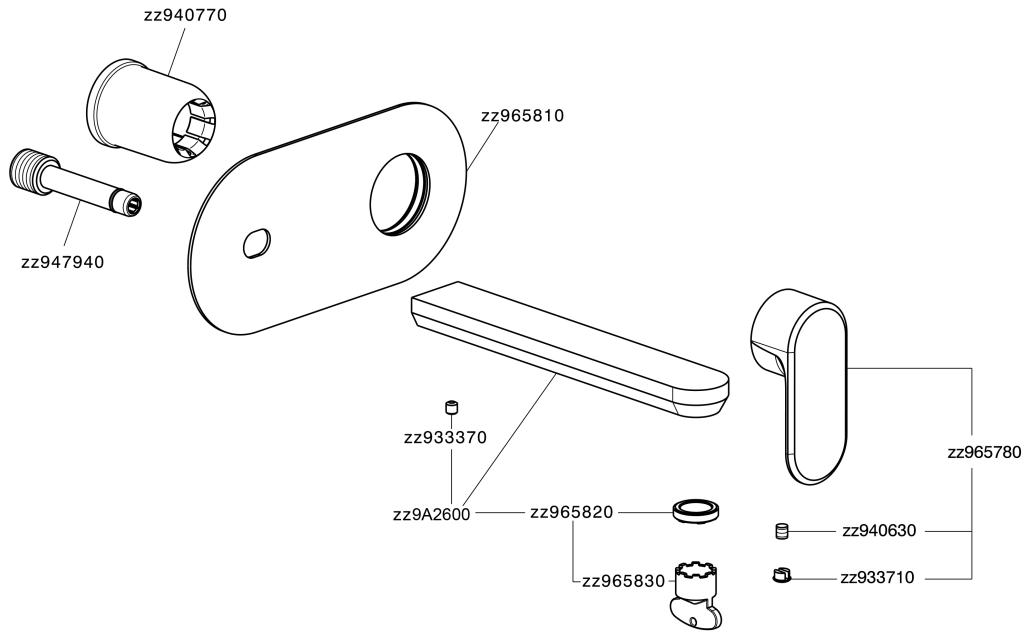

## Exposed part for single lever washbasin valve LEVITY\_LY005511

LY005511

<https://en.huberitalia.com/exposed-part-for-single-lever-washbasin-valve-levity-ly005511>

## Concealed single lever washbasin mixer Easy-Box CONCEALED\_ZB002450

ZB002450

<https://en.huberitalia.com/concealed-single-lever-washbasin-mixer-easy-box-concealed-zb002450>

2026-04-28