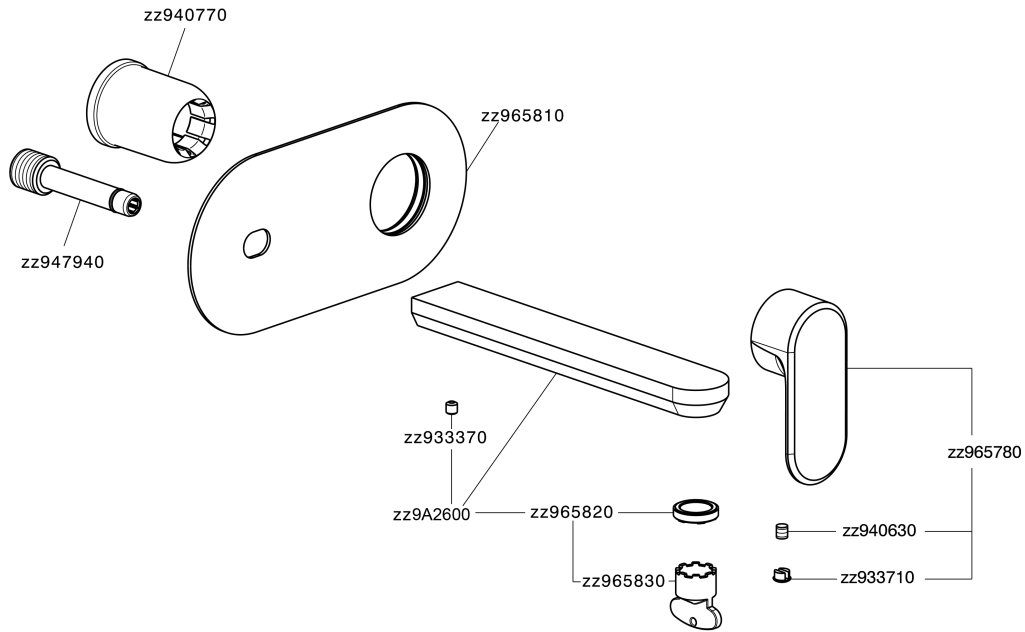

Exposed part for single lever washbasin valve LEVITY_LY005511

MODEL **LY005511**

Exposed part for single lever washbasin valve, without concealed part, spout L.250 mm, for item Easy-Box ZB002450 and art. ZB025510

Exposed part for single lever washbasin valve LEVITY_LY005511

LY005511

<https://en.huberitalia.com/exposed-part-for-single-lever-washbasin-valve-levity-ly005511>

Concealed single lever washbasin mixer Easy-Box CONCEALED_ZB002450

MODEL **ZB002450**

Concealed single lever washbasin mixer
Easy-Box, with protection guard box, without trim kit

AVAILABLE FINISHINGS

04 04 Without finishing

CHARACTERISTICS

Installation	Concealed
Cartridge Spare Parts	ZZ95409000
35 mm Cartridge	
Concealed	1

Piastra/Plate/Plaque/Platte/Placa

2-3mm: XX 56-76

10mm: XX 48-68

DeviaStop

The Huber Devia Stop technology allows to adjust the water flow and to direct it to the selected output point (overhead soaker, hand shower, etc).