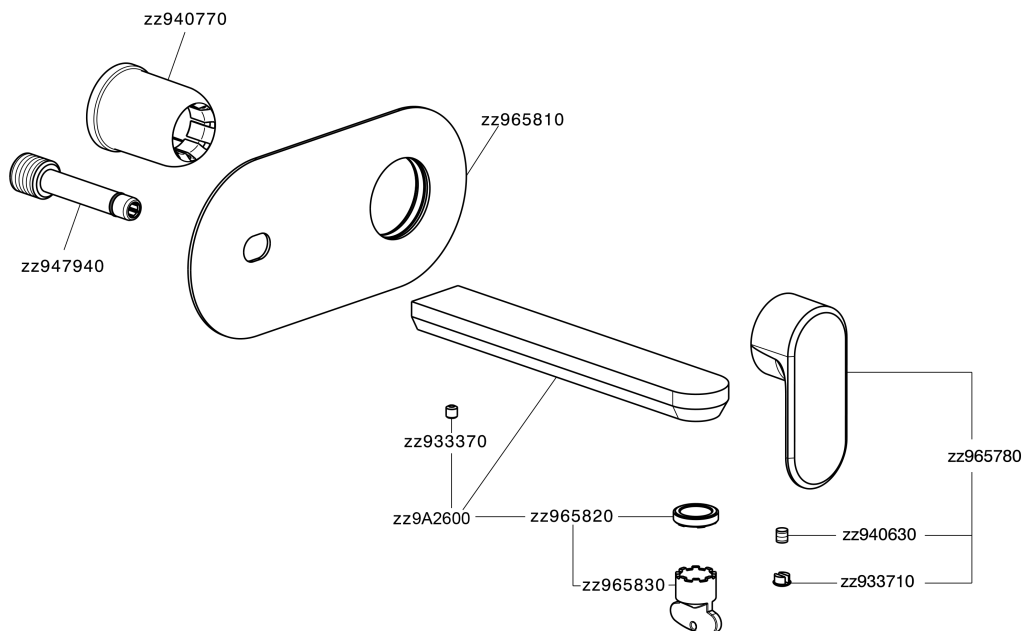

Exposed part for single lever washbasin valve LEVITY_LY005511

MODEL **LY005511**

Exposed part for single lever washbasin valve, without concealed part, spout L.250 mm, for item Easy-Box ZB002450 and art. ZB025510

Exposed part for single lever washbasin valve LEVITY_LY005511

LY005511

<https://en.huberitalia.com/exposed-part-for-single-lever-washbasin-valve-levity-ly005511>

Concealed single lever washbasin mixer Easy-Box CONCEALED_ZB002450

MODEL **ZB002450**

Concealed single lever washbasin mixer
Easy-Box, with protection guard box, without trim kit

AVAILABLE FINISHINGS

CHARACTERISTICS

| | |
|------------------------|-------------------|
| Installation | Concealed |
| Cartridge Spare Parts | ZZ95409000 |
| 35 mm Cartridge | |
| Concealed | 1 |

Piastra/Plate/Plaque/Platte/Placa

2-3mm: XX 56-76

10mm: XX 48-68

DeviaStop

The Huber Devia Stop technology allows to adjust the water flow and to direct it to the selected output point (overhead soaker, hand shower, etc).