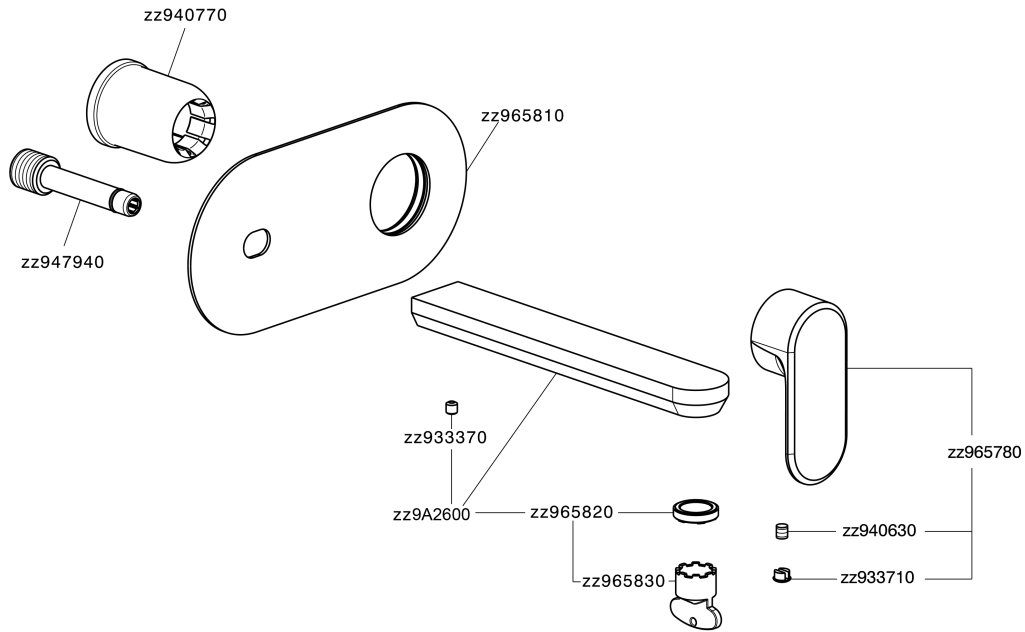

Exposed part for single lever washbasin valve LEVITY_LY005511

MODEL **LY005511**

Exposed part for single lever washbasin valve, without concealed part, spout L.250 mm, for item Easy-Box ZB002450 and art. ZB025510

Exposed part for single lever washbasin valve LEVITY_LY005511

LY005511

<https://en.huberitalia.com/exposed-part-for-single-lever-washbasin-valve-levity-ly005511>

Concealed single lever washbasin mixer Easy-Box CONCEALED_ZB002450

MODEL **ZB002450**

Concealed single lever washbasin mixer
Easy-Box, with protection guard box, without trim kit

AVAILABLE FINISHINGS

CHARACTERISTICS

| | |
|------------------------|-------------------|
| Installation | Concealed |
| Cartridge Spare Parts | ZZ95409000 |
| 35 mm Cartridge | |
| Concealed | 1 |

Piastra/Plate/Plaque/Platte/Placa

2-3mm: XX 56-76

10mm: XX 48-68

DeviaStop

The Huber Devia Stop technology allows to adjust the water flow and to direct it to the selected output point (overhead soaker, hand shower, etc).