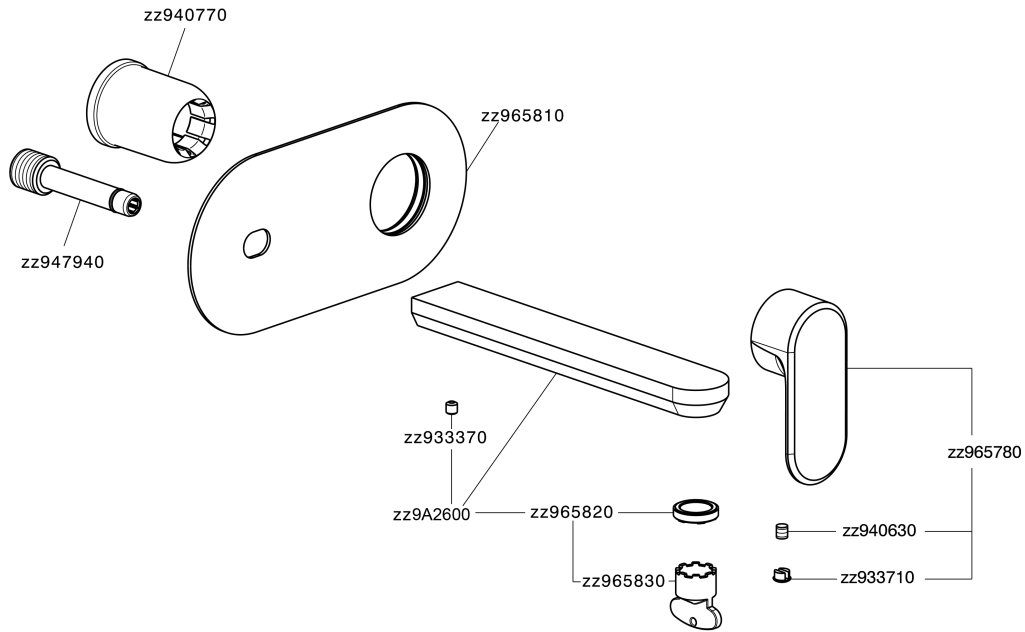

Exposed part for single lever washbasin valve LEVITY_LY005511

LY005511

<https://en.huberitalia.com/exposed-part-for-single-lever-washbasin-valve-levity-ly005511>