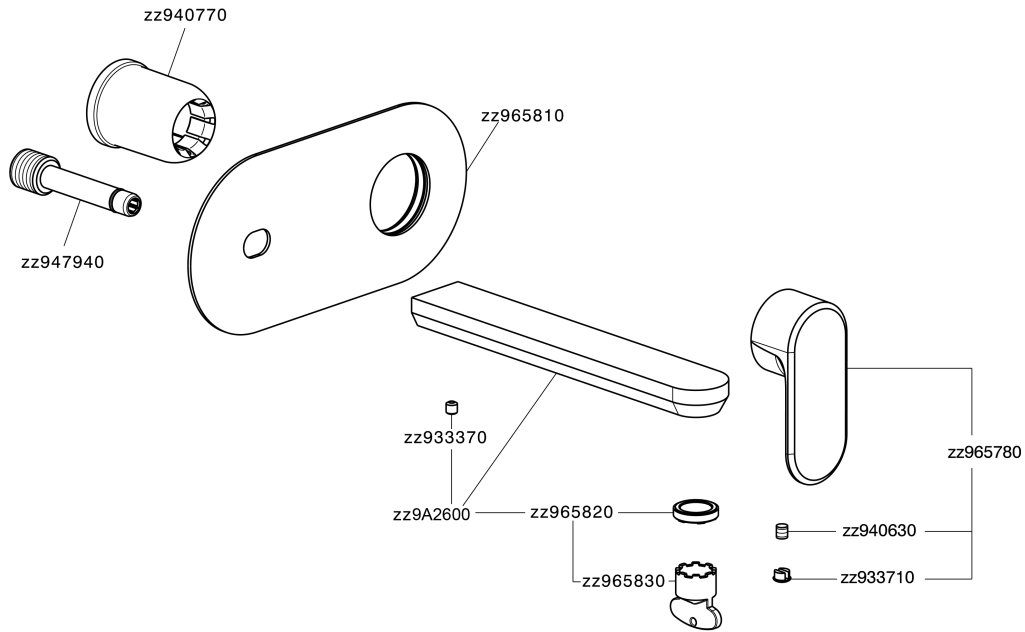

Exposed part for single lever washbasin valve LEVITY_LY005511

MODEL **LY005511**

Exposed part for single lever washbasin valve, without concealed part, spout L.250 mm, for item Easy-Box ZB002450 and art. ZB025510

Exposed part for single lever washbasin valve LEVITY_LY005511

LY005511

<https://en.huberitalia.com/exposed-part-for-single-lever-washbasin-valve-levity-ly005511>

Concealed single lever washbasin mixer Easy-Box CONCEALED_ZB002450

MODEL **ZB002450**

Concealed single lever washbasin mixer
Easy-Box, with protection guard box, without trim kit

AVAILABLE FINISHINGS

CHARACTERISTICS

Installation	Concealed
Cartridge Spare Parts	ZZ95409000
35 mm Cartridge	
Concealed	1

Piastra/Plate/Plaque/Platte/Placa

2-3mm: XX 56-76

10mm: XX 48-68

DeviaStop

The Huber Devia Stop technology allows to adjust the water flow and to direct it to the selected output point (overhead soaker, hand shower, etc).