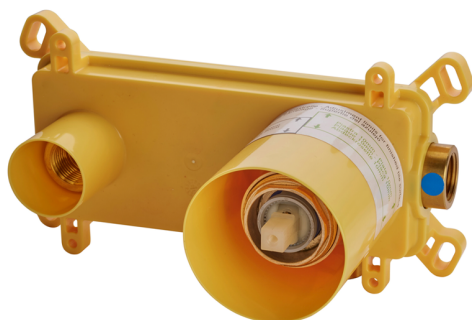

## Exposed part for single lever washbasin valve LEVITY\_LY005511

MODEL **LY005511**

Exposed part for single lever washbasin valve, without concealed part, spout L.250 mm, for item Easy-Box ZB002450 and art. ZB025510

## Exposed part for single lever washbasin valve LEVITY\_LY005511

LY005511

<https://en.huberitalia.com/exposed-part-for-single-lever-washbasin-valve-levity-ly005511>

## Concealed single lever washbasin mixer Easy-Box CONCEALED\_ZB002450

MODEL **ZB002450**

Concealed single lever washbasin mixer  
Easy-Box, with protection guard box, without trim kit

AVAILABLE FINISHINGS

**04** 04 Without finishing

CHARACTERISTICS

Installation	<b>Concealed</b>
Cartridge Spare Parts	<b>ZZ95409000</b>
<b>35 mm Cartridge</b>	
Concealed	<b>1</b>

Piastra/Plate/Plaque/Platte/Placa

2-3mm: XX 56-76