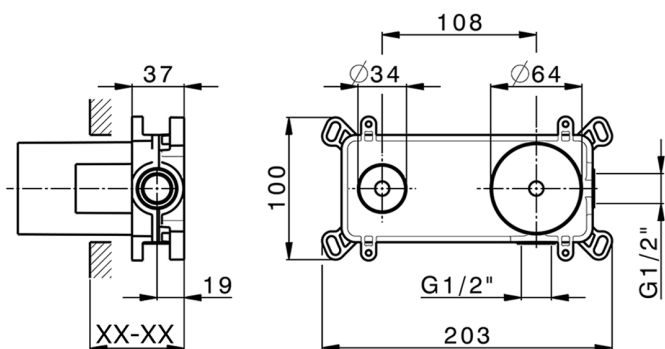

Exposed part for single lever washbasin valve LEVITY_LY005511

MODEL **LY005511**

Exposed part for single lever washbasin valve, without concealed part, spout L.250 mm, for item Easy-Box ZB002450 and art. ZB025510

MODEL **ZB002450**

Concealed single lever washbasin mixer
Easy-Box, with protection guard box, without trim kit

AVAILABLE FINISHINGS

04 04 Without finishing

CHARACTERISTICS

Installation	Concealed
Cartridge Spare Parts	ZZ95409000
35 mm Cartridge	
Concealed	1

Piastra/Plate/Plaque/Platte/Placa

2-3mm: XX 56-76

10mm: XX 48-68

DeviaStop

The Huber Devia Stop technology allows to adjust the water flow and to direct it to the selected output point (overhead soaker, hand shower, etc).