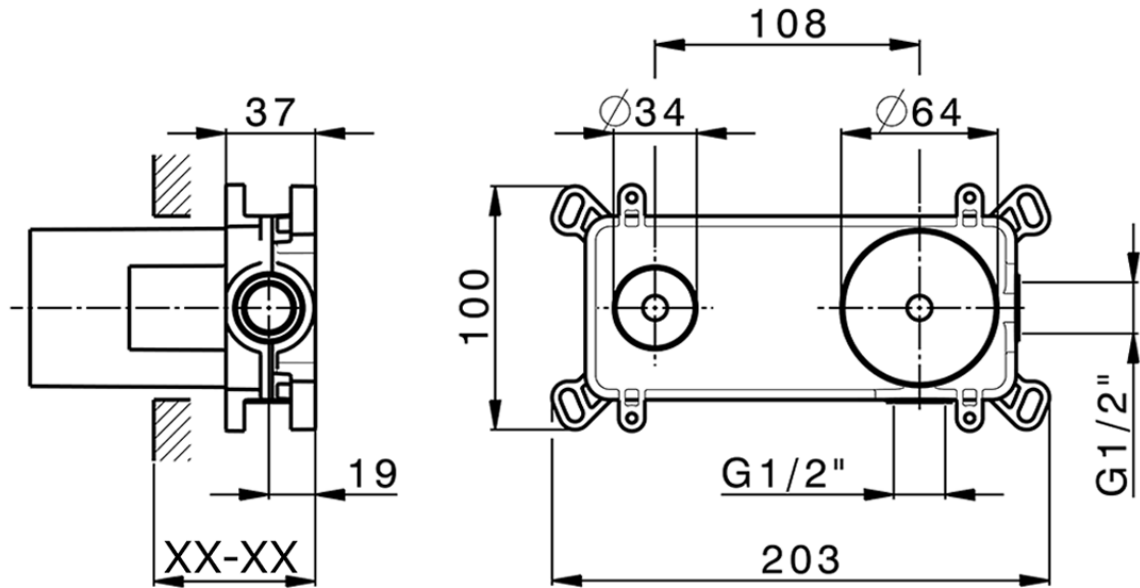

Exposed part for single lever washbasin valve LEVITY_LY005511

LY005511

<https://en.huberitalia.com/exposed-part-for-single-lever-washbasin-valve-levity-ly005511>

Piastra/Plate/Plaque/Platte/Placa

2-3mm: XX 56-76

10mm: XX 48-68