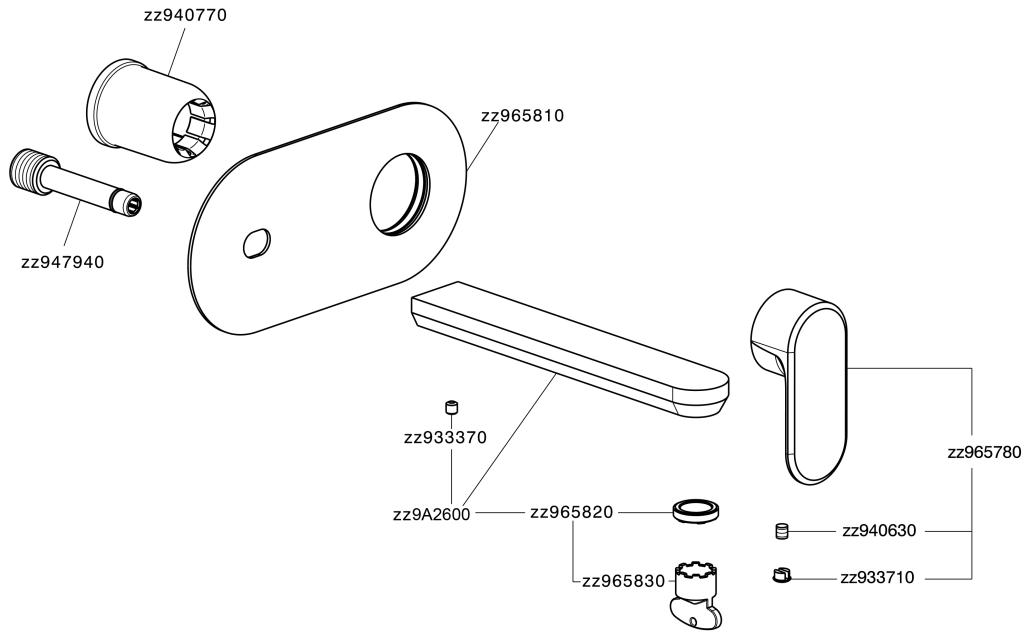

Exposed part for single lever washbasin valve LEVITY_LY005511

LY005511

<https://en.huberitalia.com/exposed-part-for-single-lever-washbasin-valve-levity-ly005511>

Concealed single lever washbasin mixer Easy-Box CONCEALED_ZB002450

ZB002450

<https://en.huberitalia.com/concealed-single-lever-washbasin-mixer-easy-box-concealed-zb002450>

2026-05-19