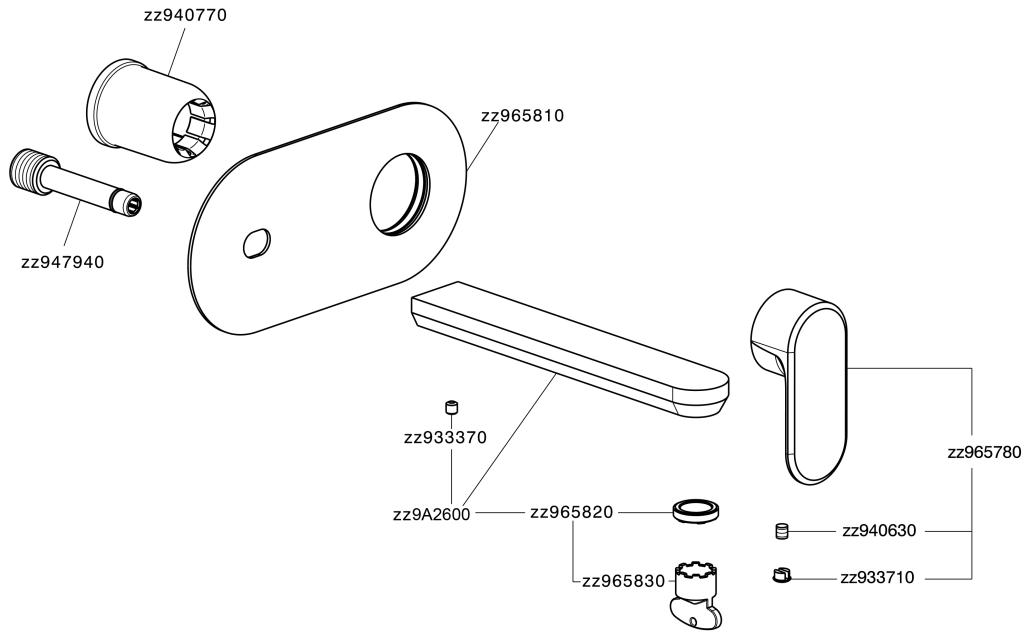

Exposed part for single lever washbasin valve LEVITY_LY005511

LY005511

<https://en.huberitalia.com/exposed-part-for-single-lever-washbasin-valve-levity-ly005511>

Concealed single lever washbasin mixer Easy-Box CONCEALED_ZB002450

ZB002450

<https://en.huberitalia.com/concealed-single-lever-washbasin-mixer-easy-box-concealed-zb002450>

2026-07-01